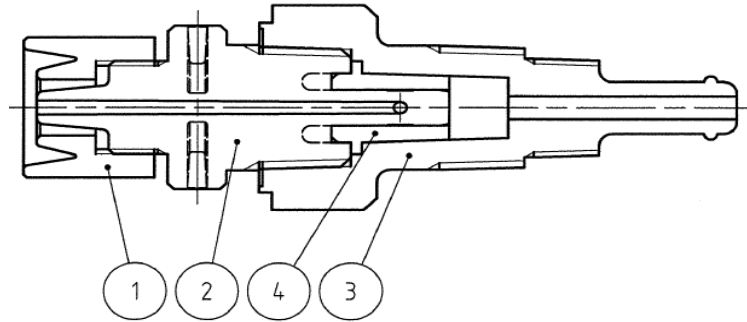

E90238 3/8" TC Injection Valve Exploded View

Item	Qty	Description	Material	Part Number
1	1	Nut, Coupling, 3/8" PVDF	PVDF	EH0836
2	1	Housing, Injection Valve, 3/8" TC	PVDF	EH1177
3	1	Body, Injection Valve, 3/8" TC	PVDF	EH1178
4	1	Tube, Valve, Injection Check Valve	FKM-A	EH0865