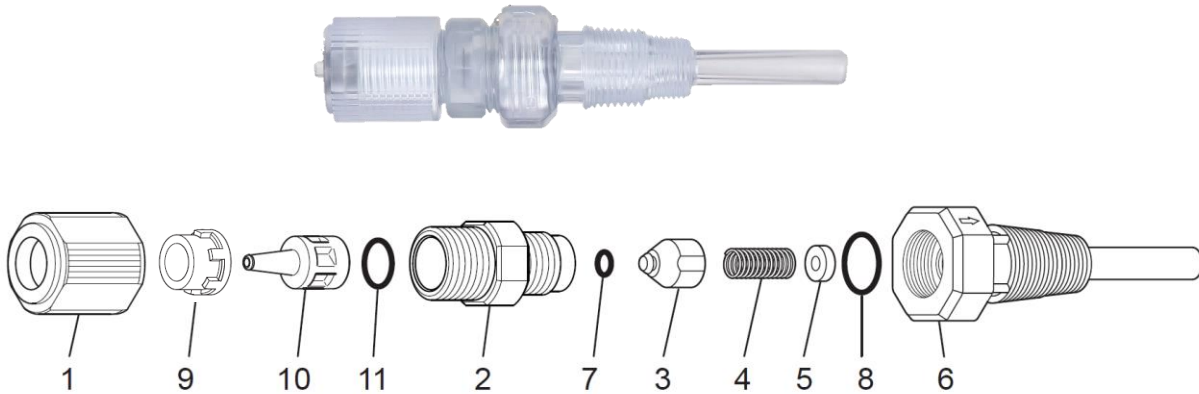

## CAN Series PVC Injection Valves Exploded View

Tubing Clamp, Item #9

3/8"OD x 1/4"ID

1/2"OD x 3/8"ID

### 3/8" Tubing Connections

				CAN-1VC-7	CAN-1VCH-7	CAN-1VE-7	CAN-1VEH-7
Item	Qty	Description	Material	Part No.	Part No.	Part No.	Part No.
1	1	Nut, Coupling, FLEXCON, 09-36	PVC	EH2330	EH2330	EH2330	EH2330
2	1	Housing, Injection Valve, CAN	PVC	EWN0107	EWN0107	EWN0107	EWN0107
3	1	Valve, Poppet, Inj Valve, 3/8"	PVC	EH0875	EH0875	EH0875	EH0875
4	1	Spring, Injection Valves, 3/8"	HC276	EH0876	---	EH0876	---
		Spring, Injection Valves, High Press.	HC276	---	E00095	---	E00095
5	1	Spacer, Spring Inj Valve, 3/8"	PVC	EH0877	EH0877	EH0877	EH0877
6	1	Body, Injection Valve, CAN	PVC	EH0877	EH0877	EH0877	EH0877
7	1	O-Ring, P4	FKM	EH0300	EH0300	---	---
		O-Ring, P4	EPDM	---	---	EH0301	EH0301
8	1	O-Ring, P14	FKM	EH0878	EH0878	---	---
		O-Ring, P14	EPDM	---	---	EH0879	EH0879
9	1	Clamp, Tubing, FLEXCON, 3/8"	PPS	EH2337	EH2337	EH2337	EH2337
10	1	Adapter, Tubing FLEXCON, 3/8"	PVC	EH2339	EH2339	EH2339	EH2339
11	1	O-Ring, P9	FKM	EH2341	EH2341	---	---
		O-Ring, P9	EPDM	---	---	EH1585	EH1585

### 1/2" Tubing Connections

				CAN-2VC-8	CAN-2VCL-8	CAN-2VE-8	CAN-2VEL-8
Item	Qty	Description	Material	Part No.	Part No.	Part No.	Part No.
1	1	Nut, Coupling, FLEXCON, 09-36	PVC	EH2330	EH2330	EH2330	EH2330
2	1	Housing, Injection Valve, CAN	PVC	EWN0108	EWN0108	EWN0108	EWN0108
3	1	Valve, Poppet, Inj Valve, 1/2"	PVC	EH0899	EH0899	EH0899	EH0899
4	1	Spring, Injection Valve, 1/2"	HC276	EH0890	EH0890	EH0890	EH0890
5	1	Spacer, Spring Inj Valve, 1/2"	PVC	EH0891	---	EH0891	---
6	1	Body, Injection Valve, CAN	PVC	EH0896	EH0896	EH0896	EH0896
7	1	O-Ring, P5	FKM	EH1054	EH1054	---	---
		O-Ring, P5	EPDM	---	---	EH1055	EH1055
8	1	O-Ring, P18	FKM	EH0892	EH0892	---	---
		O-Ring, P18	EPDM	---	---	EH0898	EH0898
9	1	Clamp, Tubing, FLEXCON, 1/2"	PPS	EH2338	EH2338	EH2338	EH2338
10	1	Adapter, Tubing FLEXCON, 1/2"	PVC	EH2340	EH2340	EH2340	EH2340
11	1	O-Ring, P9	FKM	EH2341	EH2341	---	---
		O-Ring, P9	EPDM	---	---	EH1585	EH1585