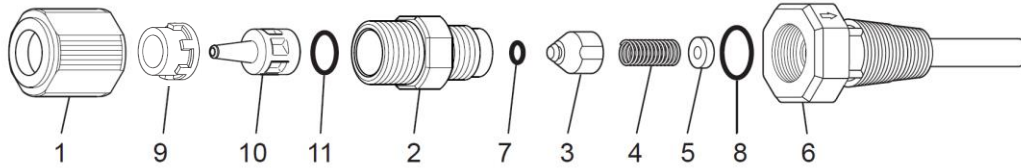

CAN Series GFRPP Injection Valves Exploded View

Tubing Clamp, Item #9

3/8"OD x 1/4"ID

1/2"OD x 3/8"ID

3/8" Tubing Connections

				CAN-1PC-7	CAN-1PCH-7	CAN-1PE-7	CAN-1PEH-7	CAN-1PA-7
Item	Qty	Description	Material	Part No.	Part No.	Part No.	Part No.	Part No.
1	1	Nut, Coupling, FLEXCON, 09-36	GFRPP	EH2351	EH2351	EH2351	EH2351	EH2351
2	1	Housing, Injection Valve, CAN	GFRPP	EWN0109	EWN0109	EWN0109	EWN0109	EWN0109
3	1	Valve, Poppet, Inj Valve, 3/8"	GFRPP	EH0885	EH0885	EH0885	EH0885	EH0885
4	1	Spring, Injection Valves, 3/8"	HC276	EH0876	---	EH0876	---	EH0876
		Spring, Injection Valves, High Press.	HC276	---	E00095	---	E00095	---
5	1	Spacer, Spring Inj Valve, 3/8"	GFRPP	EH0886	EH0886	EH0886	EH0886	EH0886
6	1	Body, Injection Valve, CAN	GFRPP	EH0888	EH0888	EH0888	EH0888	EH0888
7	1	O-Ring, P4	FKM	EH0300	EH0300	---	---	---
		O-Ring, P4	EPDM	---	---	EH0301	EH0301	---
		O-Ring, P4	AFLAS	---	---	---	---	E00176
8	1	O-Ring, P14	FKM	EH0878	EH0878	---	---	---
		O-Ring, P14	EPDM	---	---	EH0879	EH0879	---
		O-Ring, P14	AFLAS	---	---	---	---	E00175
9	1	Clamp, Tubing, FLEXCON, 3/8"	PPS	EH2337	EH2337	EH2337	EH2337	EH2337
10	1	Adapter, Tubing FLEXCON, 3/8"	GFRPP	EH2356	EH2356	EH2356	EH2356	EH2356
11	1	O-Ring, P9	FKM	EH2341	EH2341	---	---	---
		O-Ring, P9	EPDM	---	---	EH1585	EH1585	---
		O-Ring, P9	AFLAS	---	---	---	---	E00178