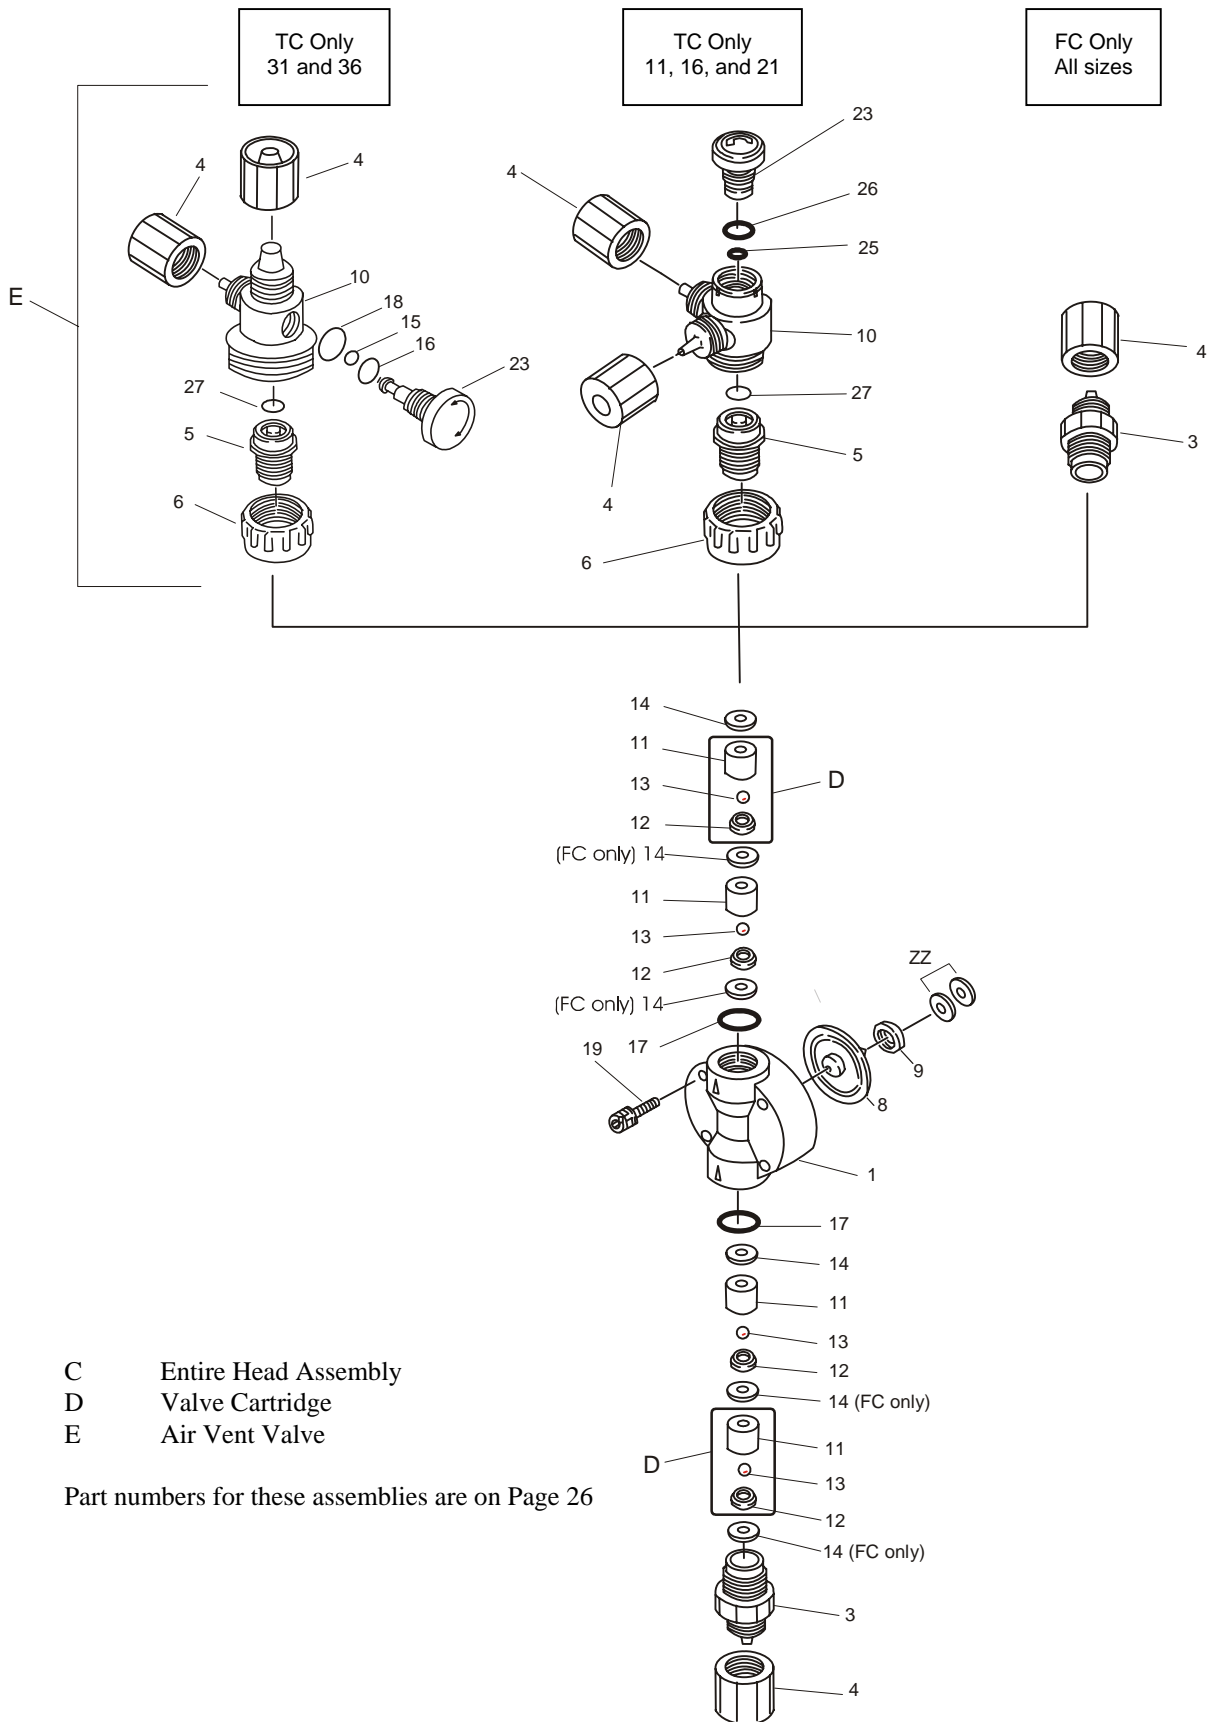

PVDF Liquid End Exploded View #3 For all PVDF EZ Pump Models

PVDF Liquid End Exploded View #3

Components

Item	Part No	Description	Qty	Size	Liquid End Mtl	
1	EH1963	Head, ZB11, PVDF	1	11	FC, TC	
	EH1968	Head, ZB16, PVDF	1	16	FC, TC	
	EH1964	Head, ZB21, PVDF	1	21	FC, TC	
	EH1969	Head, ZB31, PVDF	1	31	FC, TC	
	EH1970	Head, ZC16, PVDF	1	16	FC, TC	
	EH1965	Head, ZC21, PVDF	1	21	FC, TC	
	EH1966	Head, ZC31, PVDF	1	31	FC, TC	
	EH1967	Head, ZC36, PVDF	1	36	FC, TC	
3	EH0425	Housing, Valve, 3/8 PVDF	2 / 1	11, 16, 21	FC / TC	
	EH0427	Housing, Valve, 1/2 PVDF	2 / 1	31, 36	FC / TC	
4	EH0836	Nut, Coupling, 3/8 PVDF	2 / 3	11, 16, 21	FC / TC	
	EH0837	Nut, Coupling, 1/2 PVDF	2 / 3	31, 36	FC / TC	
5	EH1051	Fitting, Air Vent, PVDF	1	11, 16, 21	TC	
	EH1093	Fitting, Air Vent, PVDF	1	31, 36	TC	
6	EH1047	Nut, Lock, Air Vent, PVDF	1	11, 16, 21	TC	
	EH1092	Nut, Lock, Air Vent, PVDF	1	31, 36	TC	
*	8	EH1971	Diaphragm, Z11	1	11	all
	EH1972	Diaphragm, Z16	1	16	all	
	EH1973	Diaphragm, Z21	1	21	all	
	EH1974	Diaphragm, Z31	1	31	all	
	EH1975	Diaphragm, Z36	1	36	all	
*	9	EH0059	Retainer, Z11	1	11	all
	EH0083	Retainer, Z16	1	16	all	
	EH0067	Retainer, Z21	1	21	all	
	EH0087	Retainer, Z31	1	31	all	
	EH0158	Retainer, Z36	1	36	all	
10	EH1052	Body, Manual Air Vent, PVDF	1	11, 16, 21	TC	
	EH1100	Body, Manual Air Vent, PVDF	1	31, 36	TC	
*	11	EH0340	Guide, Valve, .188 PVDF	4	11	FC
	EH0346	Guide, Valve, .250 PVDF	4	16, 21	FC	
	EH0612	Guide, Valve, .375 PVDF	4	31, 36	FC	
	EH0352	Guide, Valve, .375 PVDF	4	31, 36	FC, TC	
	EH1046	Guide, Valve, .188 PVDF	4	11	TC	
	EH1050	Guide, Valve, .250 PVDF	4	16, 21	TC	
*	12	EH0590	Seat, Valve, .188 PCTFE	4	11	FC
	EH0592	Seat, Valve, .250 PCTFE	4	16, 21	FC	
	EH0593	Seat, Valve, .375 PCTFE	4	31, 36	FC	
	EH0061	Seat, Valve, .188 FKM	4	11	TC	
	EH0069	Seat, Valve, .250 FKM	4	16, 21	TC	
	EH0119	Seat, Valve, .375 FKM	4	31, 36	TC	
*	13	EH0025	Ball, Valve, .188 CE	4	11	FC, TC
	EH0084	Ball, Valve, .250 CE	4	16, 21	FC, TC	
	EH0120	Ball, Valve, .375 CE	4	31, 36	FC, TC	
*	14	EH0342	Gasket, Valve, .188 & .250 PTFE	6 / 2	11, 16, 21	FC / TC
	EH0354	Gasket, Valve, .375, PTFE	6 / 2	31, 36	FC / TC	
15	EH1080	O-Ring, P-3, FKM	1	31, 36	TC	
16	EH0029	O-Ring, P-6, FKM	1	31, 36	TC	
*	17	EH0027	O-Ring, S-14, FKM	2	11, 16, 21	TC
	EH0122	O-Ring, P-16, FKM	2	31, 36	TC	
	EH0591	Gasket, Vhousing, .188/.250 PTFE	2	11, 16, 21	FC	
	EH0355	Gasket, Vhousing, .375 PTFE	2	31, 36	FC	
	EH0613	Gasket, Vhousing, .375 PTFE	2	31, 36	FC	
*	18	EH0027	O-Ring, S-14, FKM	1	31, 36	TC
19	EH1987	Bolt, M4 x 40 w/PW & SW 316SS	4	B11, 16, 21, 31	FC, TC	
	EH1986	Bolt, M4 x 35 w/PW & SW 316SS	4	C16, 21, 31	FC, TC	
	EH1988	Bolt, M5 x 35 w/PW & SW 316SS	4	C36	FC, TC	
23	EH1049	Knob, Air Vent Valve	1	11, 16, 21	FC, TC	
	EH1094	Knob, Air Vent, 1/2, PVDF	1	31, 36	FC, TC	
*	25	EH0300	O-Ring, P-4, FKM	1	11, 16, 21	TC
*	26	EH0302	O-Ring, P-10A, FKM	1	11, 16, 21	TC
*	27	EH0304	O-Ring, P-7, FKM	1	11, 16, 21	TC
	EH1082	O-Ring, P-11, FKM	1	31, 36	TC	
ZZ	-----	Brass spacers		Drive specific/Re-use when replacing diaphragm		