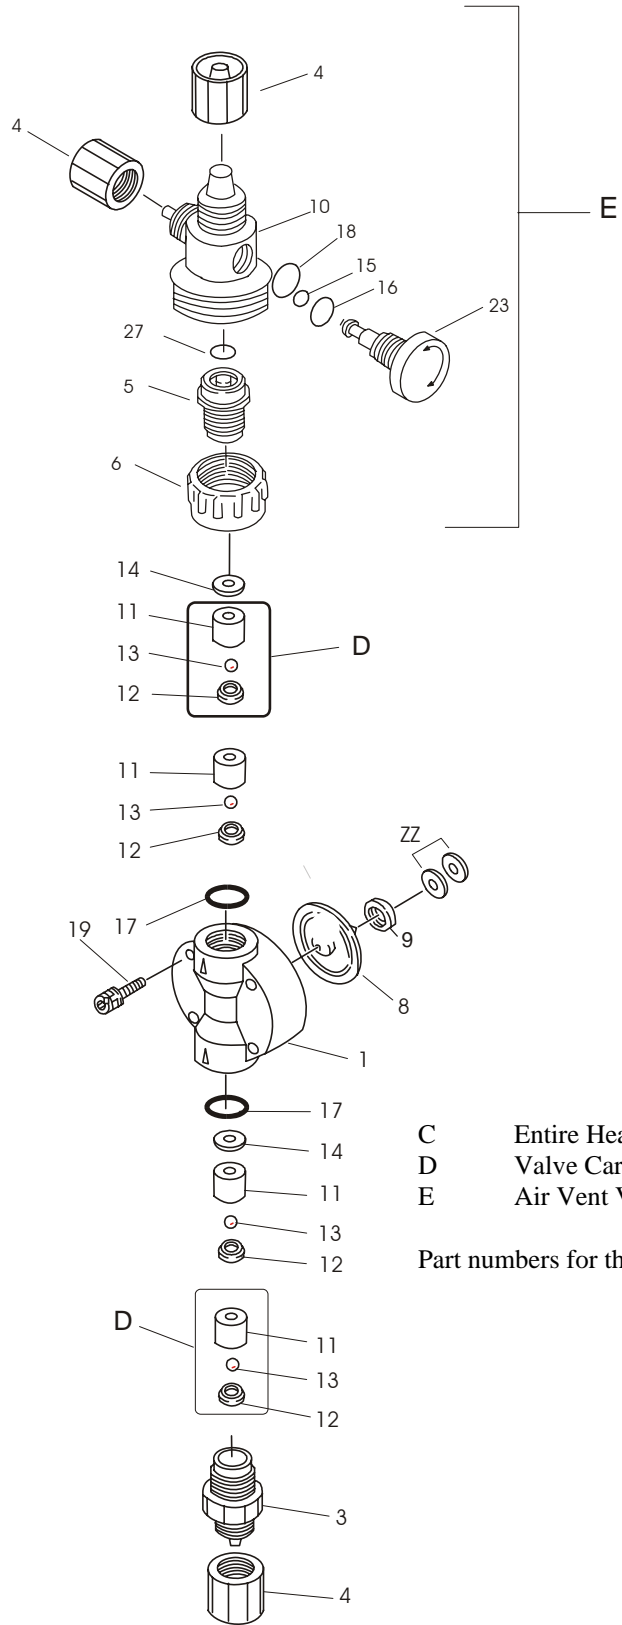

PVC/GFRPP Liquid End Exploded View #2
 For EZ pump model sizes 31 and 36

C Entire Head Assembly
 D Valve Cartridge
 E Air Vent Valve

Part numbers for these assemblies are on Page 26

PVC/GFRPP Liquid End Exploded View #2