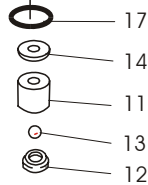

PVC/GFRPP Liquid End Exploded View #2
 For EW and EK pump model sizes 31 and 36

- C Entire Head Assembly
- D Valve Cartridge
- E Air Vent Valve

Part Numbers for these assemblies
 are on Page 30.

PVC/GFRPP Liquid End Exploded View #2