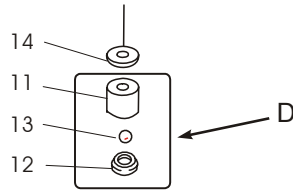

PVC/GFRPP Liquid End Exploded View #2
 For EW and EK pump model sizes 31 and 36

- C Entire Head Assembly
- D Valve Cartridge
- E Air Vent Valve

Part Numbers for these assemblies
 are on Page 30.

PVC/GFRPP Liquid End Exploded View #2