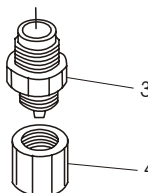

PVC/GFRPP Liquid End Exploded View #2
 For EW and EK pump model sizes 31 and 36

- C Entire Head Assembly
- D Valve Cartridge
- E Air Vent Valve

Part Numbers for these assemblies
 are on Page 30.

PVC/GFRPP Liquid End Exploded View #2