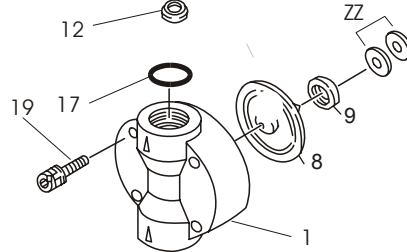

PVC/GFRPP Liquid End Exploded View #2
 For EW and EK pump model sizes 31 and 36

- C Entire Head Assembly
- D Valve Cartridge
- E Air Vent Valve

Part Numbers for these assemblies
 are on Page 30.

PVC/GFRPP Liquid End Exploded View #2