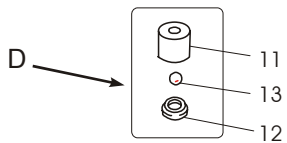

PVC/GFRPP Liquid End Exploded View #2
 For EW and EK pump model sizes 31 and 36

- C Entire Head Assembly
- D Valve Cartridge
- E Air Vent Valve

Part Numbers for these assemblies
 are on Page 30.

PVC/GFRPP Liquid End Exploded View #2