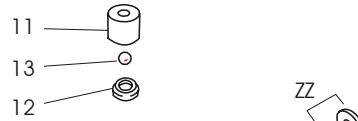

PVC/GFRPP Liquid End Exploded View #2
 For EW and EK pump model sizes 31 and 36

- C Entire Head Assembly
- D Valve Cartridge
- E Air Vent Valve

Part Numbers for these assemblies
 are on Page 30.

PVC/GFRPP Liquid End Exploded View #2