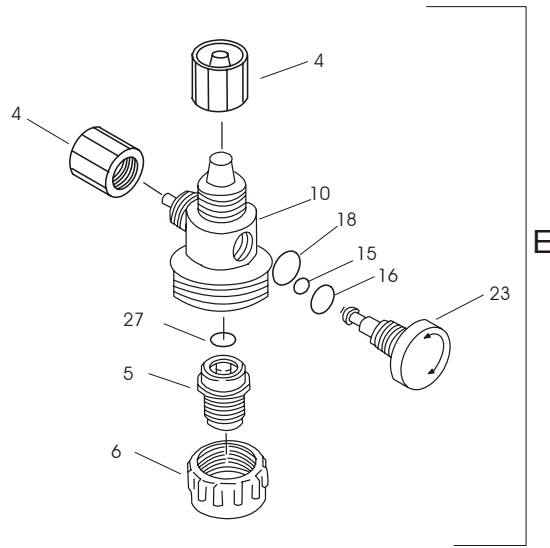

PVC/GFRPP Liquid End Exploded View #2
 For EW and EK pump model sizes 31 and 36

- C Entire Head Assembly
- D Valve Cartridge
- E Air Vent Valve

Part Numbers for these assemblies
 are on Page 30.

PVC/GFRPP Liquid End Exploded View #2