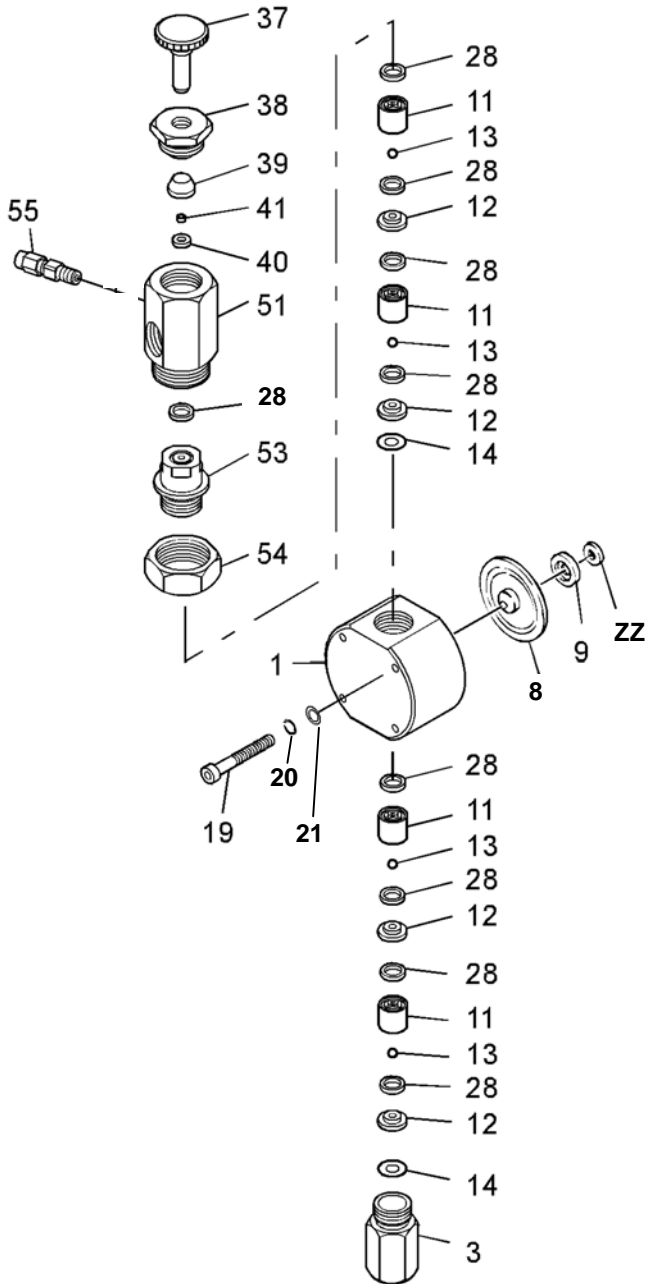

### Components

Item	Part No	Description	Qty
1	EH2021	Head, Pump, EW/EKB11, 316 SS	1
	EH2022	Head, Pump, EW/EK21, 316 SS	1
	EH2023	Head, Pump, EW/EK31, 316 SS	1
	EH2024	Head, Pump, EW/EKC36, 316 SS	1
3	EH0429	Housing, Valve, 0.188 & 0.250, 316 SS	1
	EH0433	Housing, Valve, 0.375, 316 SS	1
*	8	EH1971 Diaphragm, EW/EK11, PTFE/EPDM	1
	EH1973	Diaphragm, EW/EK21, PTFE/EPDM	1
	EH1974	Diaphragm, EW/EK31, PTFE/EPDM	1
	EH1975	Diaphragm, EW/EK36, PTFE/EPDM	1
*	9	EH0059 Retainer, Diaphragm, EW/EK11	1
	EH0067	Retainer, Diaphragm, EW/EK21	1
	EH0087	Retainer, Diaphragm, EW/EK31	1
	EH0158	Retainer, Diaphragm, EW/EK36	1
11	EH0360	Guide, Valve, EW/EKB11, 316 SS	4
	EH1551	Guide, Valve, EW/EK211, 316 SS	4
	EH1552	Guide, Valve, EW/EKB31/36, 316 SS	4
12	EH1554	Seat, Valve, EW/EK11, 316 SS	4
	EH1555	Seat, Valve, EW/EK21, 316 SS	4
	EH1556	Seat, Valve, EW/EK31/36, 316 SS	4
13	EH0049	Ball, Valve, 0.188, HC	4
	EH0072	Ball, Valve, 0.250, HC	4
	EH0126	Ball, Valve, 0.375, HC	4
*	14	EH0382 Gasket, Guide/MAVV, EW/EK31/36, PTFE	9
	EH0362	Gasket, Valve Guide, EW/EK31/36, PTFE	2
	EH0380	Gasket, Valve Guide, EW/EK31/36, PTFE	2
19	EH2089	Bolt, M4 x 45 316 SS, Hex Socket	4
	EH0290	Bolt, M5 x 45 316 SS, Hex Socket	4
20	EH2000	Washer, Split, M4, 316 SS	4
	EH2012	Washer, Split, M5, 316 SS	4
21	EH1999	Washer, Flat, M4, 316 SS	4
	EH2011	Washer, Flat, M5, 316 SS	4
*	28	EH0365 Gasket, Guide/MAVV, EW/EK11/21, PTFE	9
37	EH1014	Knob, MAVV, EW/EK-SH, 316 SS	1
38	EH1015	Nut, Loc, EW/EK-SH, 316 SS	1
*	39	EH1016 Seal, Ring, EW/EK-SH, 316 SS	1
*	40	EH1017 Seat, MAVV, EW/EK-SH, 316 SS	1
*	41	EH1018 Seat Ring, MAVV, EW/EK-SH, 316 SS	1
51	EH1557	Fitting, MAVV, EW/EK11, 316 SS	1
	EH1558	Fitting, MAVV, EW/EK31/36, 316 SS	1
53	EH1508	Body, MAVV, EW/EK11, 316 SS	1
	EH1510	Body, MAVV, EW/EK31/36, 316 SS	1
54	EH1559	Nut, Lock, MAVV, EW/EW-SH, 316 SS	1
55	EH1517	Connector, Air Vent, EW/EW-SH, ECTFE	1