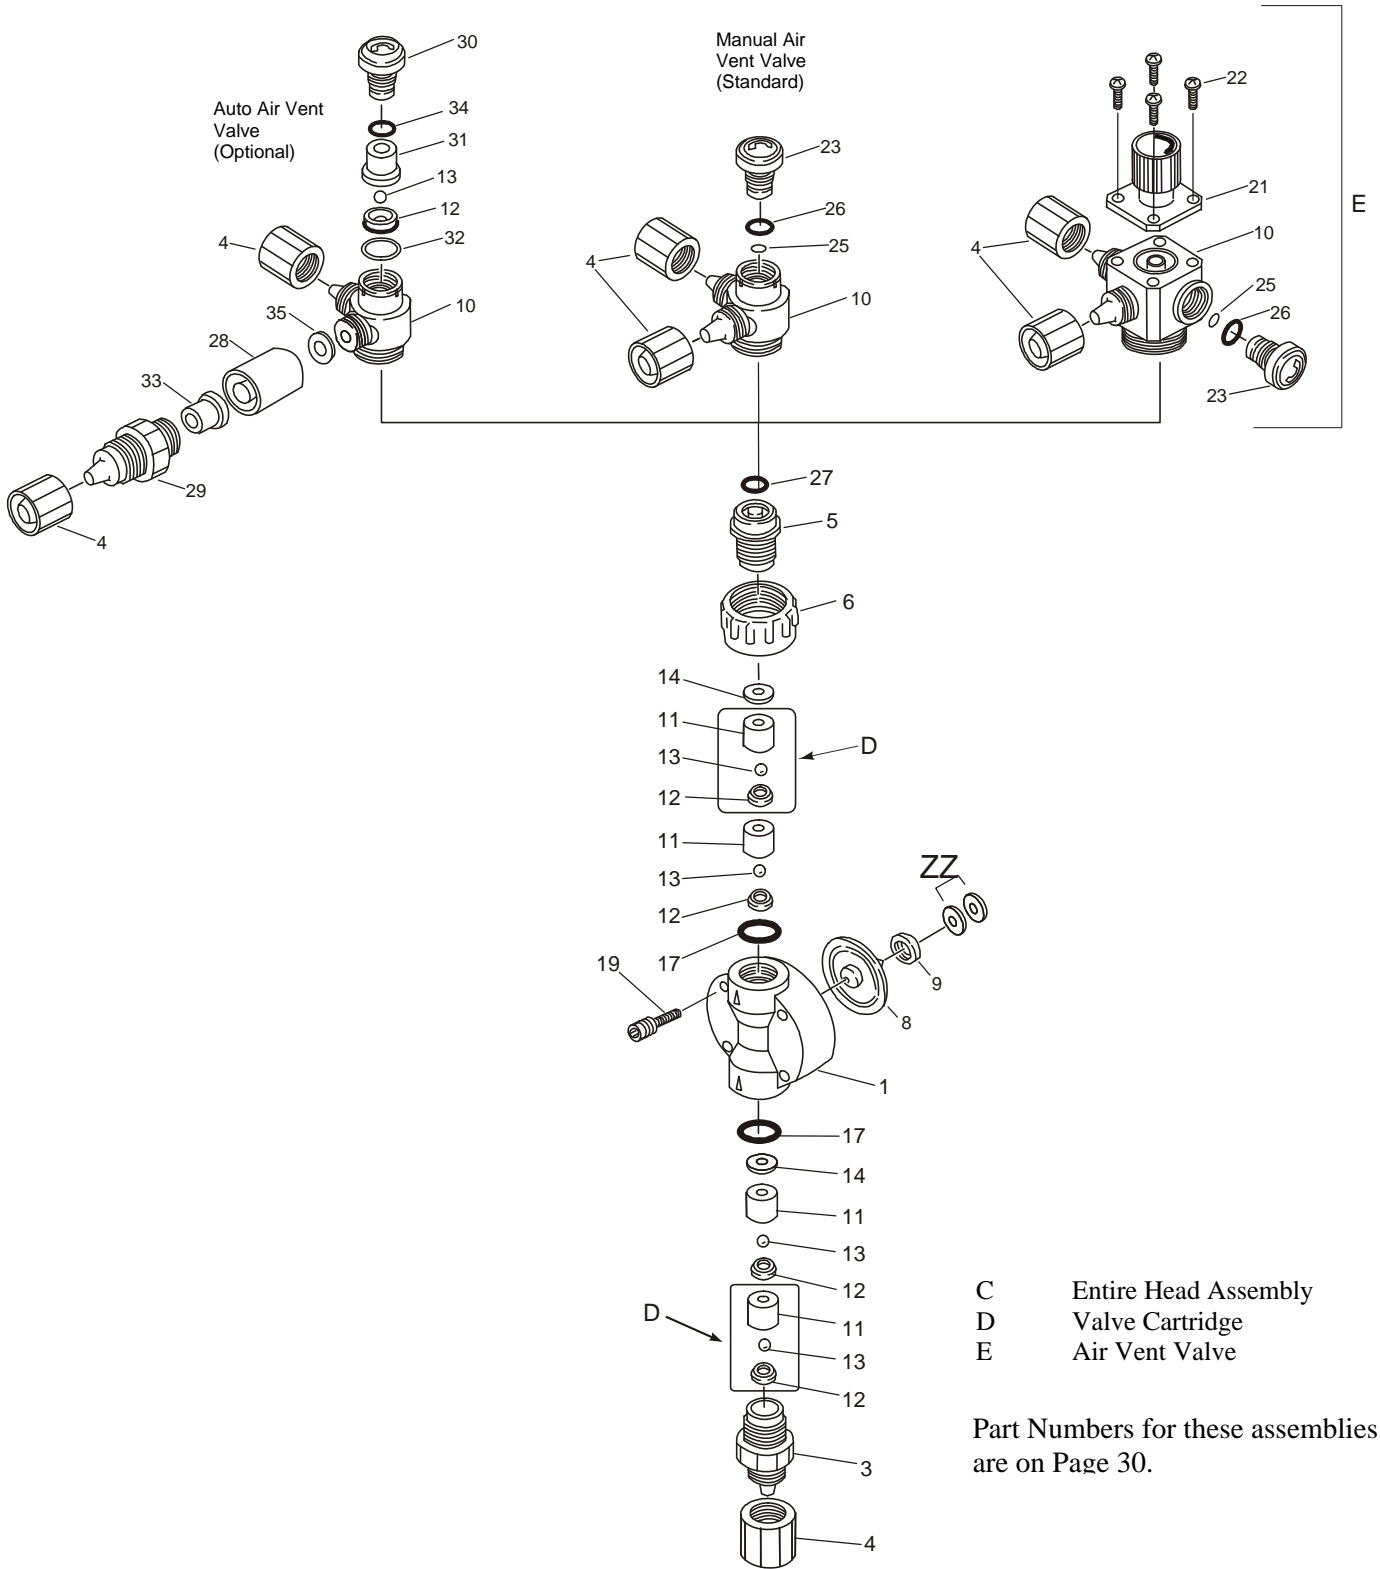

5.0 EXPLODED VIEW & PARTS GUIDE

PVC/GFRPP Liquid End Exploded View #1 For EW and EK pump model sizes 11, 16, and 21

PVC/GFRPP Liquid End Exploded View #1

Components

Item	Part No	Description	Qty	Size	Liquid End Material	
1	EH2015	Head, Pump, EW/EKB11, PVC	1	11	VC, VE, VF, VCA	
	EH2017	Head, Pump, EW/EKB11, GFRPP	1	11	PC, PE	
	EH1950	Head, Pump, EW/EK/EZ16, PVC	1	16	VC, VE, VF, VCA	
	EH1957	Head, Pump, EW/EK/EZ16, GFRPP	1	16	PC, PE	
	EH1951	Head, Pump, EW/EK/EZ21, PVC	1	21	VC, VE, VF, VCA	
	EH1958	Head, Pump, EW/EK/EZ21, GFRPP	1	21	PC, PE	
3	EH0400	Housing, Valve, 3/8 PVC	1	11, 16, 21	VC, VE, VF, VCA	
	EH0418	Housing, Valve, 3/8 GFRPP	1	11, 16, 21	PC, PE	
4	EH0401	Nut, Coupling, 3/8 PVC	3	11, 16, 21	VC, VE, VF, VCA	
	EH0419	Nut, Coupling, 3/8 GFRPP	3	11, 16, 21	PC, PE	
5	EH0294	Fitting, Air Vent, PVC	1	11, 16, 21	VC, VE, VF, VCA	
	EH0315	Fitting, Air Vent, GFRPP	1	11, 16, 21	PC, PE	
6	EH0295	Nut, Lock, Air Vent, PVC	1	11, 16, 21	VC, VE, VF, VCA	
	EH0316	Nut, Lock, Air Vent, GFRPP	1	11, 16, 21	PC, PE	
*	8	EH1971	Diaphragm, EW/EK/EZ11	1	11	all
	EH1972	Diaphragm, EW/EK/EZ16	1	16	all	
	EH1973	Diaphragm, EW/EK/EZ21	1	21	all	
*	9	EH0059	Retainer, EW/EK/EZ11	1	11	all
	EH0083	Retainer, EW/EK/EZ16	1	16	all	
	EH0067	Retainer, EW/EK/EZ21	1	21	all	
10	EH0402	Body, Manual Air Vent, PVC	1	11, 16, 21	VC, VE, VF	
	EH0420	Body, Manual Air Vent, GFRPP	1	11, 16, 21	PC, PE	
	EH0861	Body, Auto Air Vent, PVC	1	11, 16, 21	VCA	
	EH1406	Body, Multifunction Valve, PVC	1	11, 16, 21	VCM, VEM, VFM	
	EH1407	Body, Multifunction Valve, GFRPP	1	11, 16, 21	PCM, PEM	
*	11	EH0060	Guide, Valve, 0.188 PVC	4	11	VC, VE, VF, VCA
	EH0318	Guide, Valve, 0.188 GFRPP	4	11	PC, PE	
	EH0068	Guide, Valve, 0.250 PVC	4	16, 21	VC, VE, VF, VCA	
	EH1534	Guide, Valve, 0.250 GFRPP	4	16, 21	PC, PE	
*	12	EH0061	Seat, Valve, 0.188 FKM	4 (5)	11	VC, PC (VCA)
	EH0048	Seat, Valve, 0.188 EPDM	4	11	VE, PE, VF	
	EH0069	Seat, Valve, 0.250 FKM	4	16, 21	VC, PC	
	EH0071	Seat, Valve, 0.250 EPDM	4	16, 21	VE, PE, VF	
*	13	EH0025	Ball, Valve, 0.188 CE	4 (5)	11	VC, VE, PC, PE, (VCA)
	EH0084	Ball, Valve, 0.250 CE	4	16, 21	VC, VE, PC, PE	
	E00063	Ball, Valve 0.188 PTFE	4	11	VF	
	E00064	Ball, Valve 0.250 PTFE	4	16, 21	VF	
*	14	EH0026	Gasket, Valve, 0.188 & 0.250 PTFE	2	11, 16, 21	VC, VE, VF, VCA
	EH0580	Gasket, Valve, 0.188 & 0.250 PTFE	2	11, 16, 21	PC, PE	
*	17	EH0027	O-Ring, S14 FKM	2	11, 16, 21	VC, PC, VCA
	EH0050	O-Ring, S14 EPDM	2	11, 16, 21	VE, PE, VF	
19	EH1986	Bolt, M4 x 35 w/PW & SW, 316SS	4	11, 16, 21	all	
21	E90374	Multifunction Valve Top Asm	1	11, 16, 21	all xxM ends	
22	EH1410	Screw, M4 x 35 w/PW & SW, 316SS	4	11, 16, 21	all xxM ends	
23	EH0299	Knob, Manual Air Vent Valve, PVC	1	11, 16, 21	VC, VE, VF	
	EH0321	Knob, Manual Air Vent Valve, GFRPP	1	11, 16, 21	PC, PE	
*	25	EH0300	O-Ring, P4 FKM	1	11, 16, 21	VC, PC, VCA
	EH0301	O-Ring, P4 EPDM	1	11, 16, 21	VE, PE, VF	
*	26	EH0302	O-Ring, P10A FKM	1	11, 16, 21	VC, PC, VCA
	EH0303	O-Ring, P10A EPDM	1	11, 16, 21	VE, PE, VF	
*	27	EH0304	O-Ring, P7 FKM	1	11, 16, 21	VC, PC, VCA
	EH0305	O-Ring, P7 EPDM	1	11, 16, 21	VE, PE, VF	
28	EH0864	Fitting, Adapter, AAVV, PVC	1	11, 16, 21	VCA	
29	EH0867	Fitting, AAVV, PVC	1	11, 16, 21	VCA	
30	EH0774	Knob, AAVV, PVC	1	11, 16, 21	VCA	
31	EH0862	Guide, Valve, AAVV, Titanium	1	11, 16, 21	VCA	
	E00080	Guide, Valve, AAVV, HC276	1	11, 16, 21	VCA-H	
32	EH0775	Spacer, AAVV, PVC	1	11, 16, 21	VCA	
*	33	EH0865	Tube, Valve, AAVV, FKM	1	11, 16, 21	VCA
*	34	EH0776	O-Ring, S12, FKM	1	11, 16, 21	VCA
35	EH0866	Gasket, AAVV, FKM	1	11, 16, 21	VCA	
ZZ	-----	Brass Spacers			Drive specific/Reuse when replacing diaphragm	