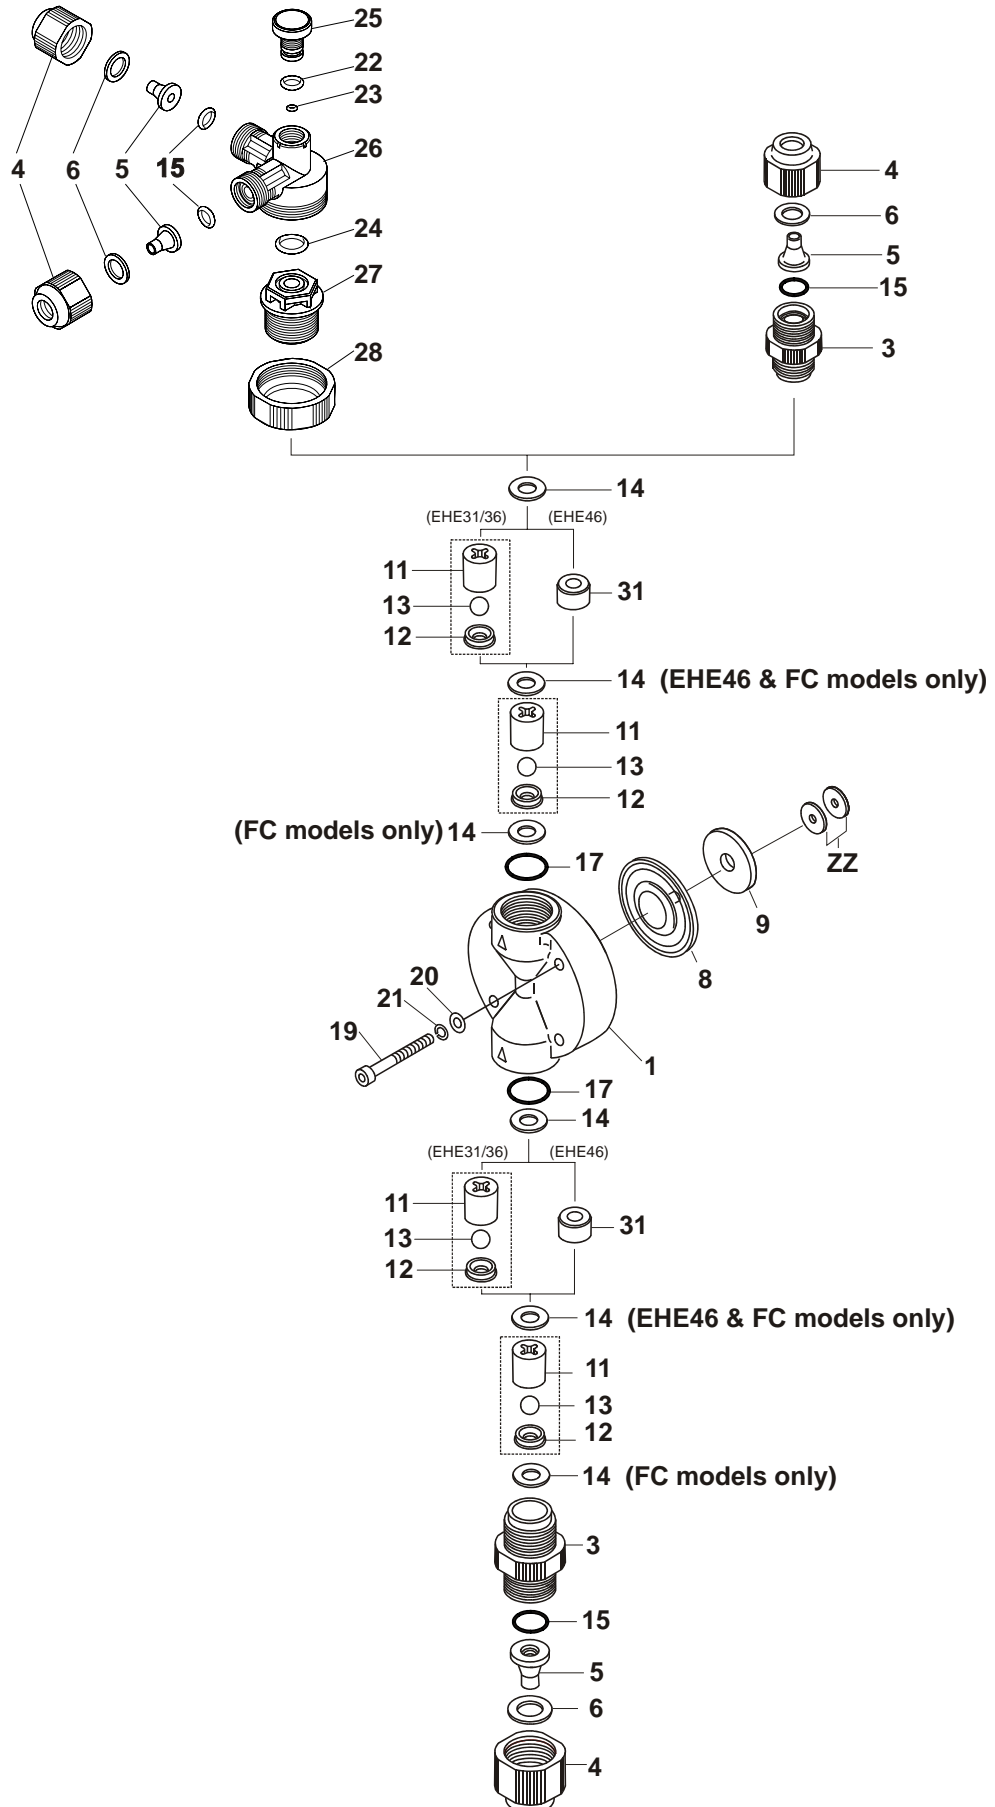

EHE31, 36, 46 Liquid End Exploded View

EHE31, 36, 46 Liquid End Parts List

Item	Part No	Description	Qty	Size	Liquid End Mtl
1	EH2101	Head, E31 PVC	1	31	VC, VE, VF
	EH2102	Head, E31 GFRPP	1	31	PC, PE
	EH2103	Head, E31 PVDF	1	31	FC
	EH1953	Head, E36 PVC	1	36	VC, VE, VF
	EH1962	Head, E36 GFRPP	1	36	PC, PE
	EH1967	Head, E36 PVDF	1	36	FC
	EH2109	Head, E46 PVC	1	46	VC, VE, VF
	EH2110	Head, E46 GFRPP	1	46	PC, PE
	EH2111	Head, E46 PVDF	1	46	FC
3	EH0619	Housing, Valve, ½ PVC	1	31,36	VC, VE, VF
	EH0675	Housing, Valve, ½ GFRPP	1	31,36	PC, PE
	EH0947	Housing, Valve, ½ PVDF	2	31,36	FC
	EH0640	Housing, Valve, ½ PVC	1	46	VC, VE, VF
	EH0679	Housing, Valve, ½ GFRPP	1	46	PC, PE
	EH0932	Housing, Valve, ½ PVDF	2	46	FC
4	EH0620	Nut, Coupling, ½ PVC	3	31,36,46	VC, VE, VF
	EH0676	Nut, Coupling, ½ GFRPP	3	31,36,46	PC, PE
	EH0933	Nut, Coupling, ½ PVDF	2	31,36,46	FC
5	EH0719	Adapter, ½, PVC	3	31,36,46	VC, VE, VF
	EH0734	Adapter, ½ GFRPP	3	31,36,46	PC, PE
	EH0938	Adapter, ½ PVDF	2	31,36,46	FC
6	EH0720	Clamp Ring, 1/2 SS	3(2)	31,36,46	All (FC)
*8	EH2105	Diaphragm, PTFE/EPDM	1	31	All
	EH2108	Diaphragm, PTFE/EPDM	1	36	All
	EH2113	Diaphragm, PTFE/EPDM	1	46	All
*9	EH0622	Retainer, Diaphragm	1	31	All
	EH0637	Retainer, Diaphragm	1	36	All
	EH0642	Retainer, Diaphragm	1	46	All
*11	EH0118	Guide, Valve 0.375 PVC	4	31,36	VC, VE, VF
	EH0332	Guide, Valve 0.375 GFRPP	4	31,36	PC, PE
	EH0352	Guide, Valve 0.375 PVDF	4	31,36	FC
	EH0643	Guide, Valve 0.500 PVC	2	46	VC, VE, VF
	EH0680	Guide, Valve 0.500 GFRPP	2	46	PC, PE
	EH0934	Guide, Valve 0.500 PVDF	2	46	FC
*12	EH0119	Seat, Valve 0.375 FKM	4	31, 36	VC, PC
	EH0623	Seat, Valve, 0.375 EPDM	4	31, 36	VE, PE, VF
	EH0593	Seat, Valve, 0.375 PCTFE	4	31, 36	FC
	EH2241	Seat, Valve, 0.500 FKM	2	46	VC, PC
	EH0645	Seat, Valve, 0.500 EPDM	2	46	VE, PE, VF
	EH0935	Seat, Valve, 0.500 PCTFE	2	46	FC
*13	EH0120	Ball, Valve, 0.375 CE	4	31, 36	VC, VE, PC, PE, FC
	E00062	Ball, Valve, 0.375, PTFE	4	31, 36	VF