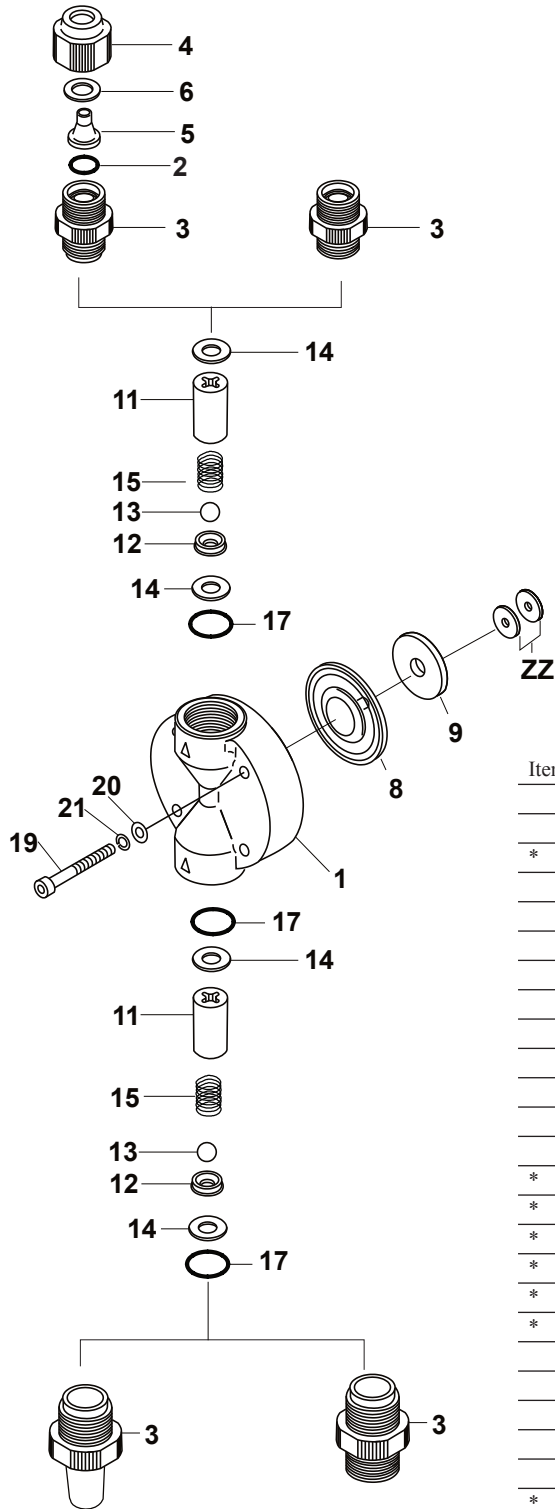

EHE High Viscosity Exploded View/Parts List

Item	Part No	Description	Qty	Size	Liquid End
1	EH2392	Head, HV, GFRPP	1	36	All
	EH2110	Head, HV, GFRPP	1	46	All
* 2	EH0028	O-Ring, P12, FKM	1	36,46	HV, HVV
3	EH1244	Housing, Valve, 1/2" NPT, PVC	2	36,46	HVT, HVP
	EH0679	Housing, Valve, 1/2" Tube, GFRPP	2	36,46	HV, HVV
	EH1297	Housing, Valve, Suction, GFRPP	1	36,46	HV, HVV
4	EH0676	Nut, Coupling, GFRPP	1	36,46	HV, HVV
5	EH0734	Adapter, Tubing, 1/2 GFRPP	1	36,46	HV, HVV
6	EH0720	Clamp ring, tubing, 1/2 SS	1	36,46	HV, HVV
8	EH2108	Diaphragm, PTFE/EPDM	1	36	All
	EH2113	Diaphragm, PTFE/EPDM	1	46	All
9	EH0637	Retainer, Diaphragm	1	36	All
	EH0642	Retainer, Diaphragm	1	46	All
* 11	EH1295	Guide, Valve, .500, GFRPP	2	36,46	All
* 12	EH1247	Seat, Valve, 0.500, PCTFE	2	36,46	All
* 13	EH0647	Ball, Valve, 0.500, 316 SS	2	36,46	All
* 14	EH0936	Gasket, Valve, 0.500, PTFE	4	36,46	All
* 15	EH1291	Spring, Valve, HC	2	36,46	All
* 17	EH0650	O-Ring, 24 x 2.62, FKM	2	36,46	All
19	EH0487	Bolt, M5 x 38 SHC, 316SS	4	36	All
	EH2054	Bolt, M5 x 55 SHC, 316SS	6	46	All
20	EH2011	Washer, M5 Flat, 316SS	6	46	All
21	EH2012	Washer, M5 Lock, 316SS	6	46	All
ZZ	-----	Spacers, Brass		Re-use	
* Included in spare parts kit					