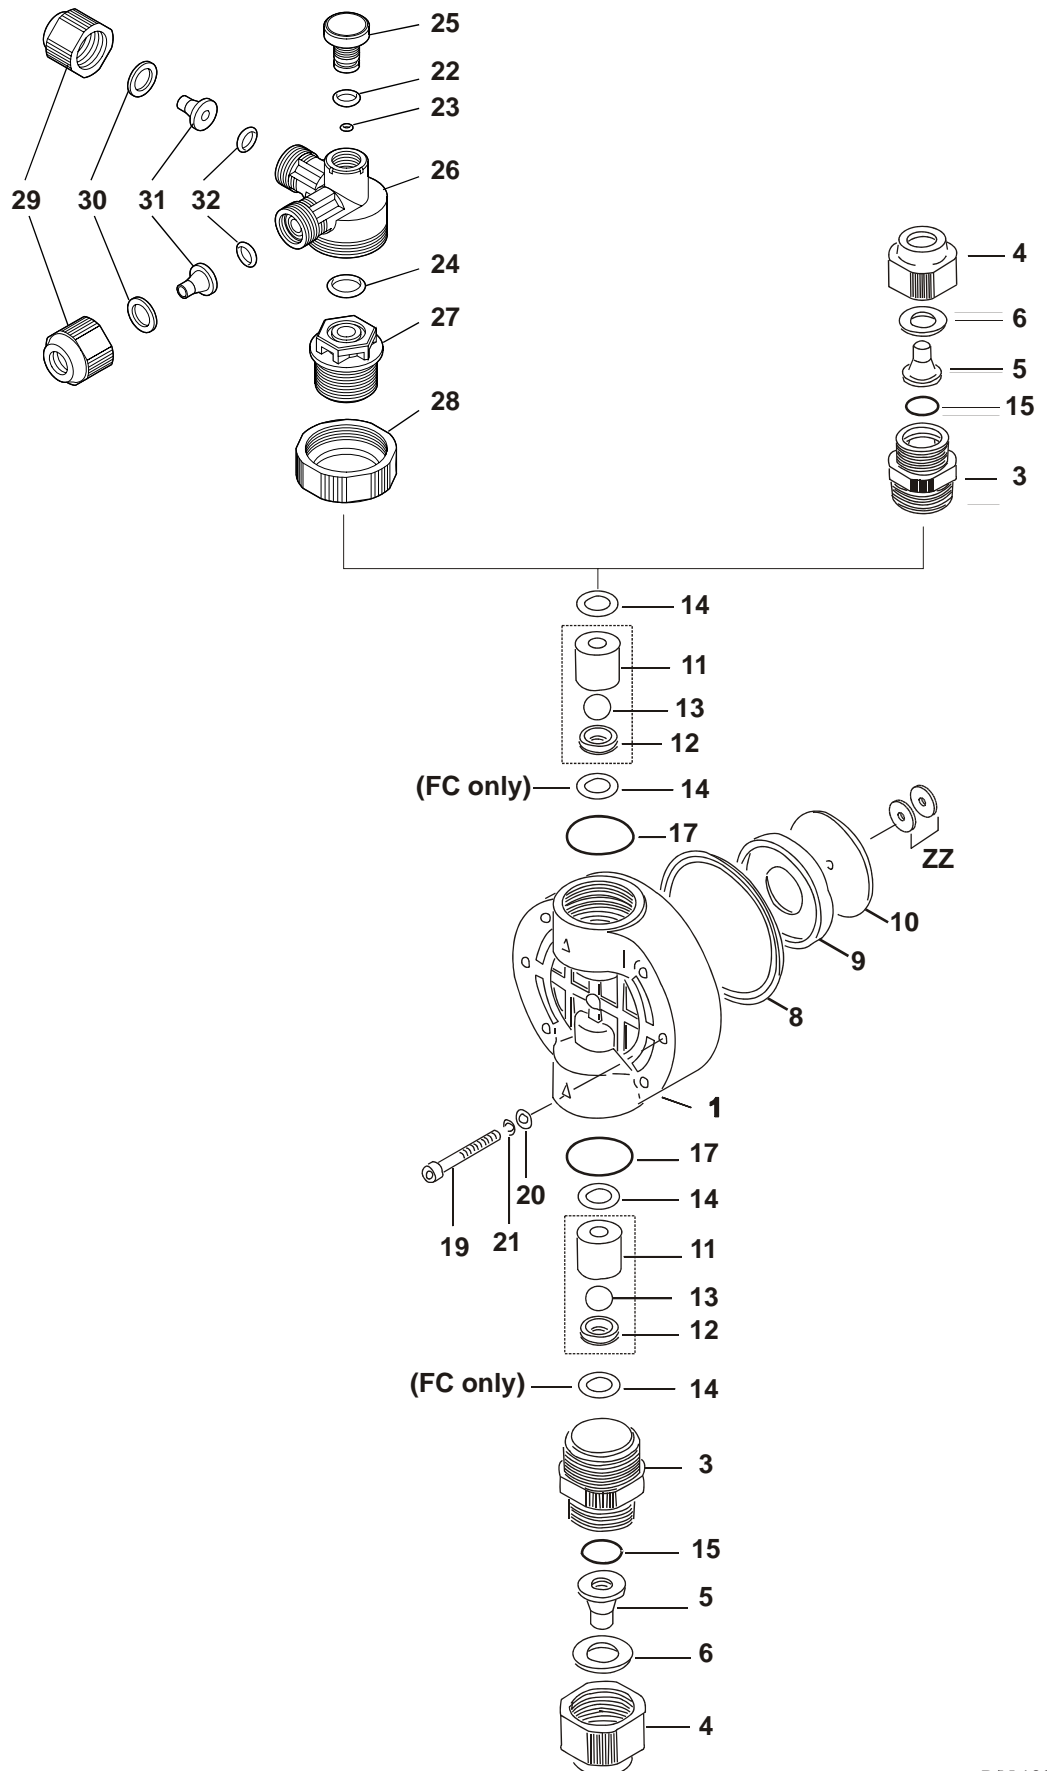

## EHE 56 Liquid End Parts List

Item	Part No	Description	Qty	Size	Liquid End Mtl
1	EH2114	Head, E56 PVC	1	56	VC, VE, VF
	EH2115	Head, E56 GFRPP	1	56	PC, PE
	EH2118	Head, E56 PVC Machined	1	56	VM
	EH2116	Head, E56 PVDF	1	56	FC
3	EH0656	Housing, Valve, E56, PVC	2	56	VC, VE, VM, VF
	EH0685	Housing, Valve, E56, GFRPP	2	56	PC, PE
	EH0916	Housing, Valve, ½ PVDF	2	56	FC
4	EH0657	Nut, Coupling, E56, PVC	2	56	VC, VE, VM, VF
	EH0686	Nut, Coupling, E56, GFRPP	2	56	PC, PE
	EH0917	Nut, Coupling, E56, PVDF	2	56	FC
5	EH0730	Adapter, E56, 1/2, PVC	2	56	VC, VE, VM, VF
	EH0735	Adapter, E56, 1/2, GFRPP	2	56	PC, PE
	EH0923	Adapter, E56, PVDF	2	56	FC
6	EH0731	Clamp Ring, E56, 1/2, SS	1(2)	56	All (FC)
*8	EH2119	Diaphragm, PTFE/EPDM	1	56	All
*9	EH0660	Retainer, Secondary, PPS	1	56	All
*10	EH0659	Retainer	1	56	All
*11	EH0661	Guide, Valve, .625, PVC	2	56	VC, VE, VM, VF
	EH0718	Guide, Valve, .625, GFRPP	2	56	PC, PE
	EH0918	Guide, Valve, 0.625, PVDF	2	56	FC
*12	EH2242	Seat, Valve, .625, FKM	2	56	VC, VM, PC
	EH0663	Seat, Valve, .625, EPDM	2	56	VE, PE, VF
	EH0920	Seat, Valve, 0.625, PCTFE	2	56	FC
*13	EH0664	Ball, Valve, .625, CE	2	56	VC, VE, VM, PC, PE, FC
	E00073	Ball, Valve, .625, PTFE	2	56	VF
*14	EH0666	Gasket, Valve, .625, PTFE	2	56	VC, VE, VM, PC, PE, VF
	EH0921	Gasket, Valve, 0.625 PTFE	4	56	FC
*15	EH0122	O-Ring, P16 FKM	1	56	VC, VM, PC
	EH0127	O-Ring, P16 EPDM	1	56	VE, PE, VF
	EH0924	Gasket, Adapter, PTFE	2	56	FC
*17	EH0667	O-Ring, 29.8 X 2.62, FKM	2	56	VC, VM, PC
	EH0668	O-Ring, 29.8 X 2.62, EPDM	2	56	VE, PE, VF
	EH0925	Gasket, Housing, PTFE	2	56	FC
19	EH2054	Bolt, M5 x 55 SHC, 316 SS	6	56	VC, VE, PC, PE, VF
	EH2121	Bolt, M5 x 75 SHC, 316 SS	6	56	VM
20	EH2011	Washer, M5 Flat, 316 SS	6	56	All
21	EH2012	Washer, M5 Lock, 316 SS	6	56	All
*22	EH0302	O-Ring, Knob, Seal	1	56	VC, PC
	EH0303	O-Ring, Knob, Seal	1	56	VE, PE, VF
	EH0300	O-Ring, Knob, Stop	1	56	VC, PC
	EH0301	O-Ring, Knob, Stop	1	56	VE, PE, VF
*24	EH0122	O-Ring, Fitting Seal	1	56	VC, PC
	EH0127	O-Ring, Fitting Seal	1	56	VE, PE, VF
25	EH0299	Adjustment Knob	1	56	VC, VE, VF
	EH0321	Adjustment Knob	1	56	PC, PE
26	EH1662	Manual Air Vent Valve Body	1	56	VC, VE, VF
	EH1665	Manual Air Vent Valve Body	1	56	PC, PE
27	EH1666	Valve Housing MAVV	1	56	VC, VE, VF
	EH1667	Valve Housing MAVV	1	56	PC, PE
28	EH1661	Lock Nut, MAVV	1	56	VC, VE, VF
	EH1664	Lock Nut, MAVV	1	56	PC, PE
29	EH0620	Coupling Nut	2	56	VC, VE, VF
	EH0676	Coupling Nut	2	56	PC, PE
30	EH0720	Clamp Ring	2	56	VC, VE, PC, PE, VF
31	EH0719	Adapter	2	56	VC, VE, VF
	EH0734	Adapter	2	56	PC, PE
32	EH0028	O-Ring, Coupling Nut	2	56	VC, PC
	EH0051	O-Ring, Coupling Nut	2	56	PC, PE, VF
ZZ	-----	Brass Spacers	Drive specific/ re-use when replacing diaphragm		
*	Included in spare parts kit				