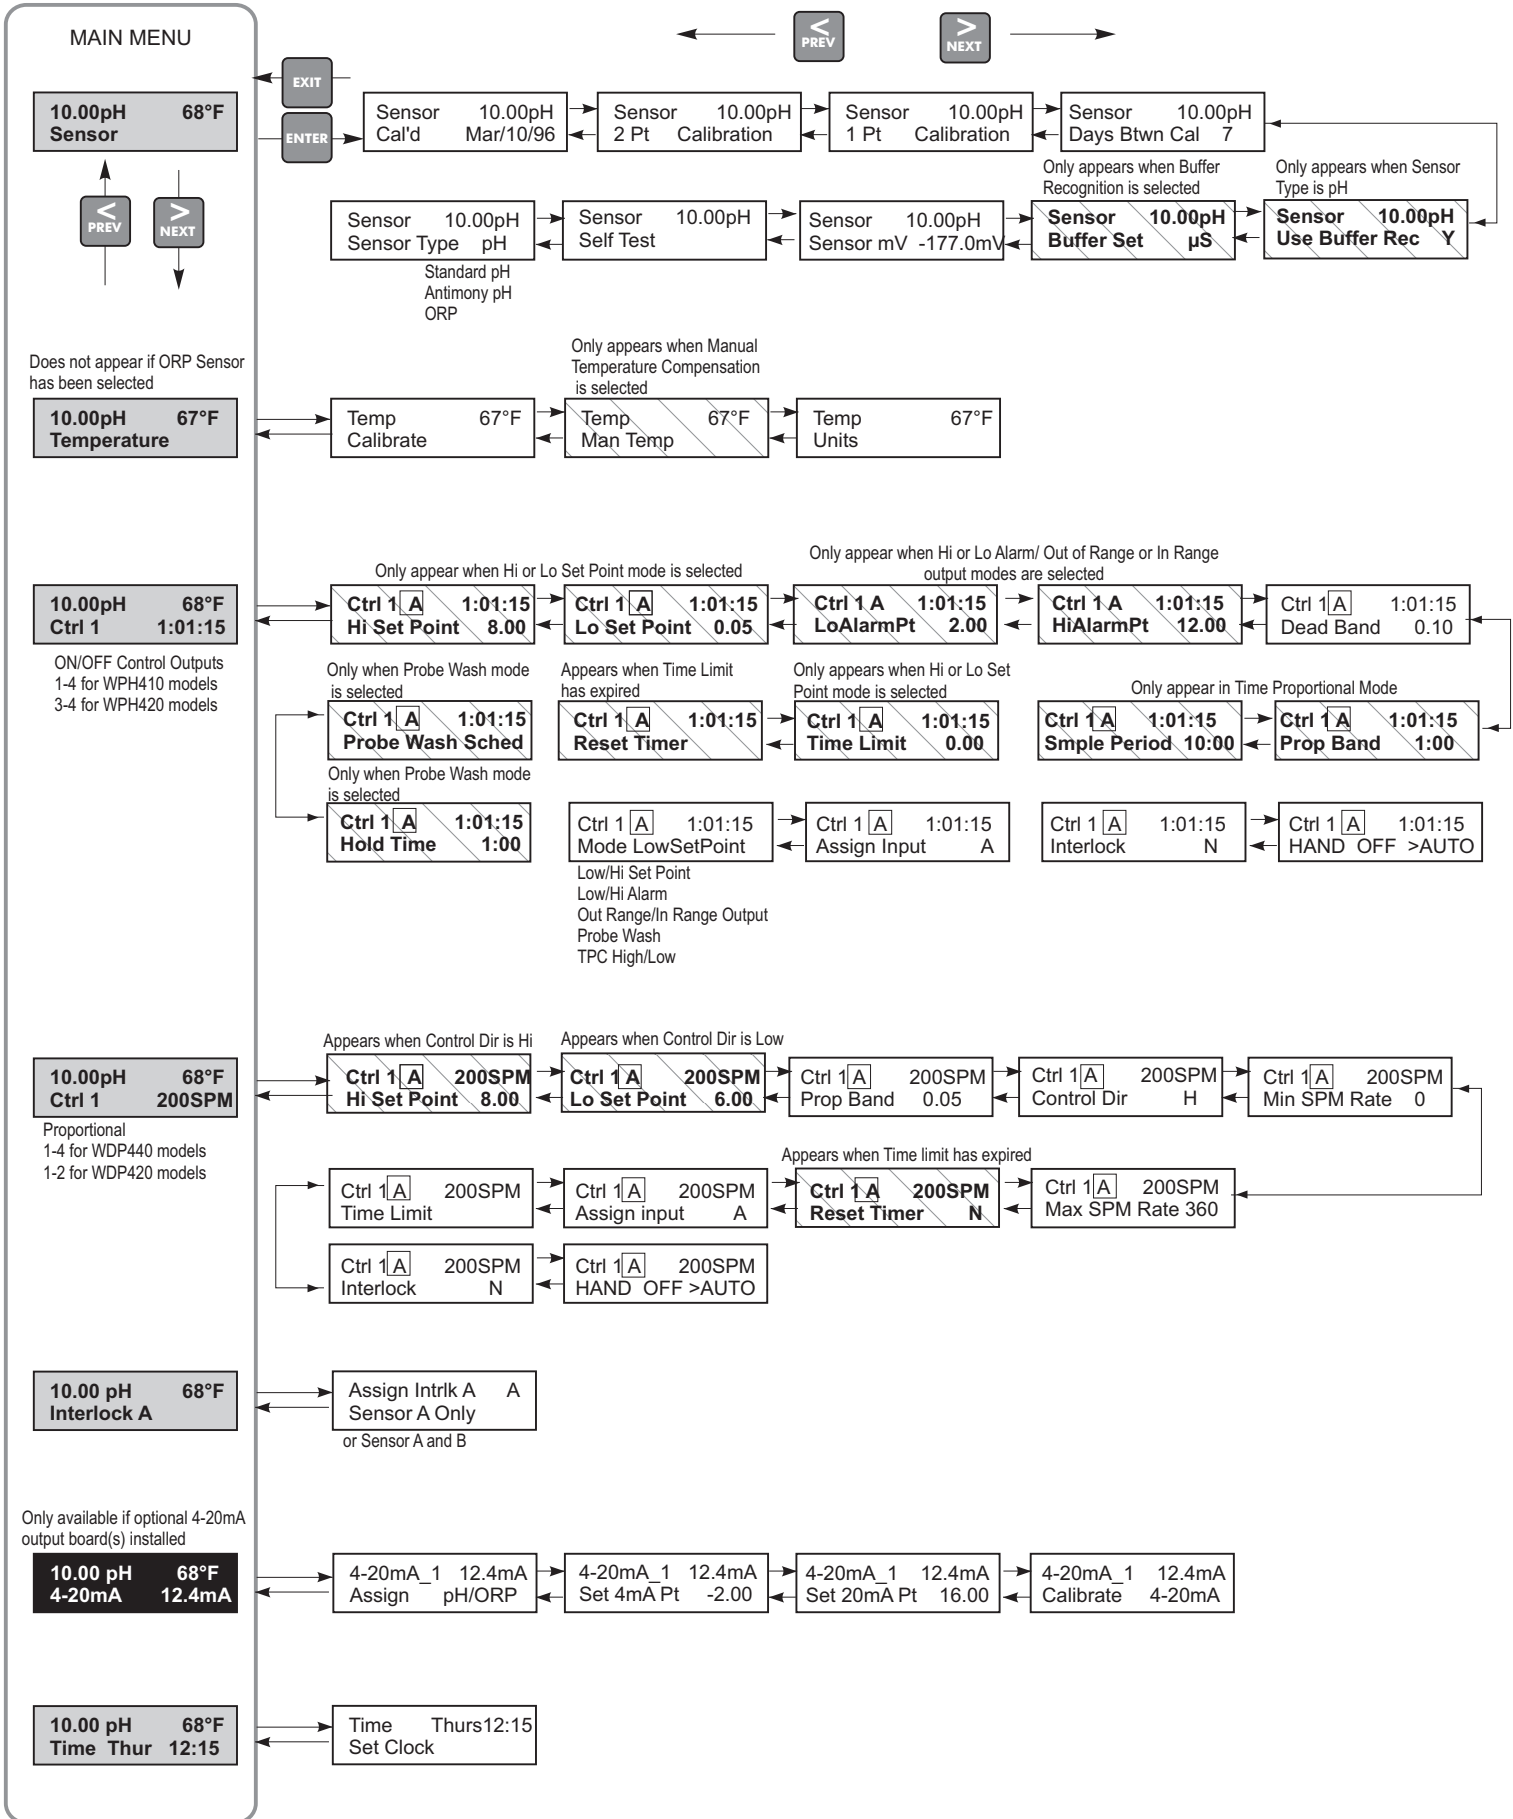

WDP400 Series pH/ORP Controller Quick Reference

WDP400 Series pH/ORP Controller Quick Reference