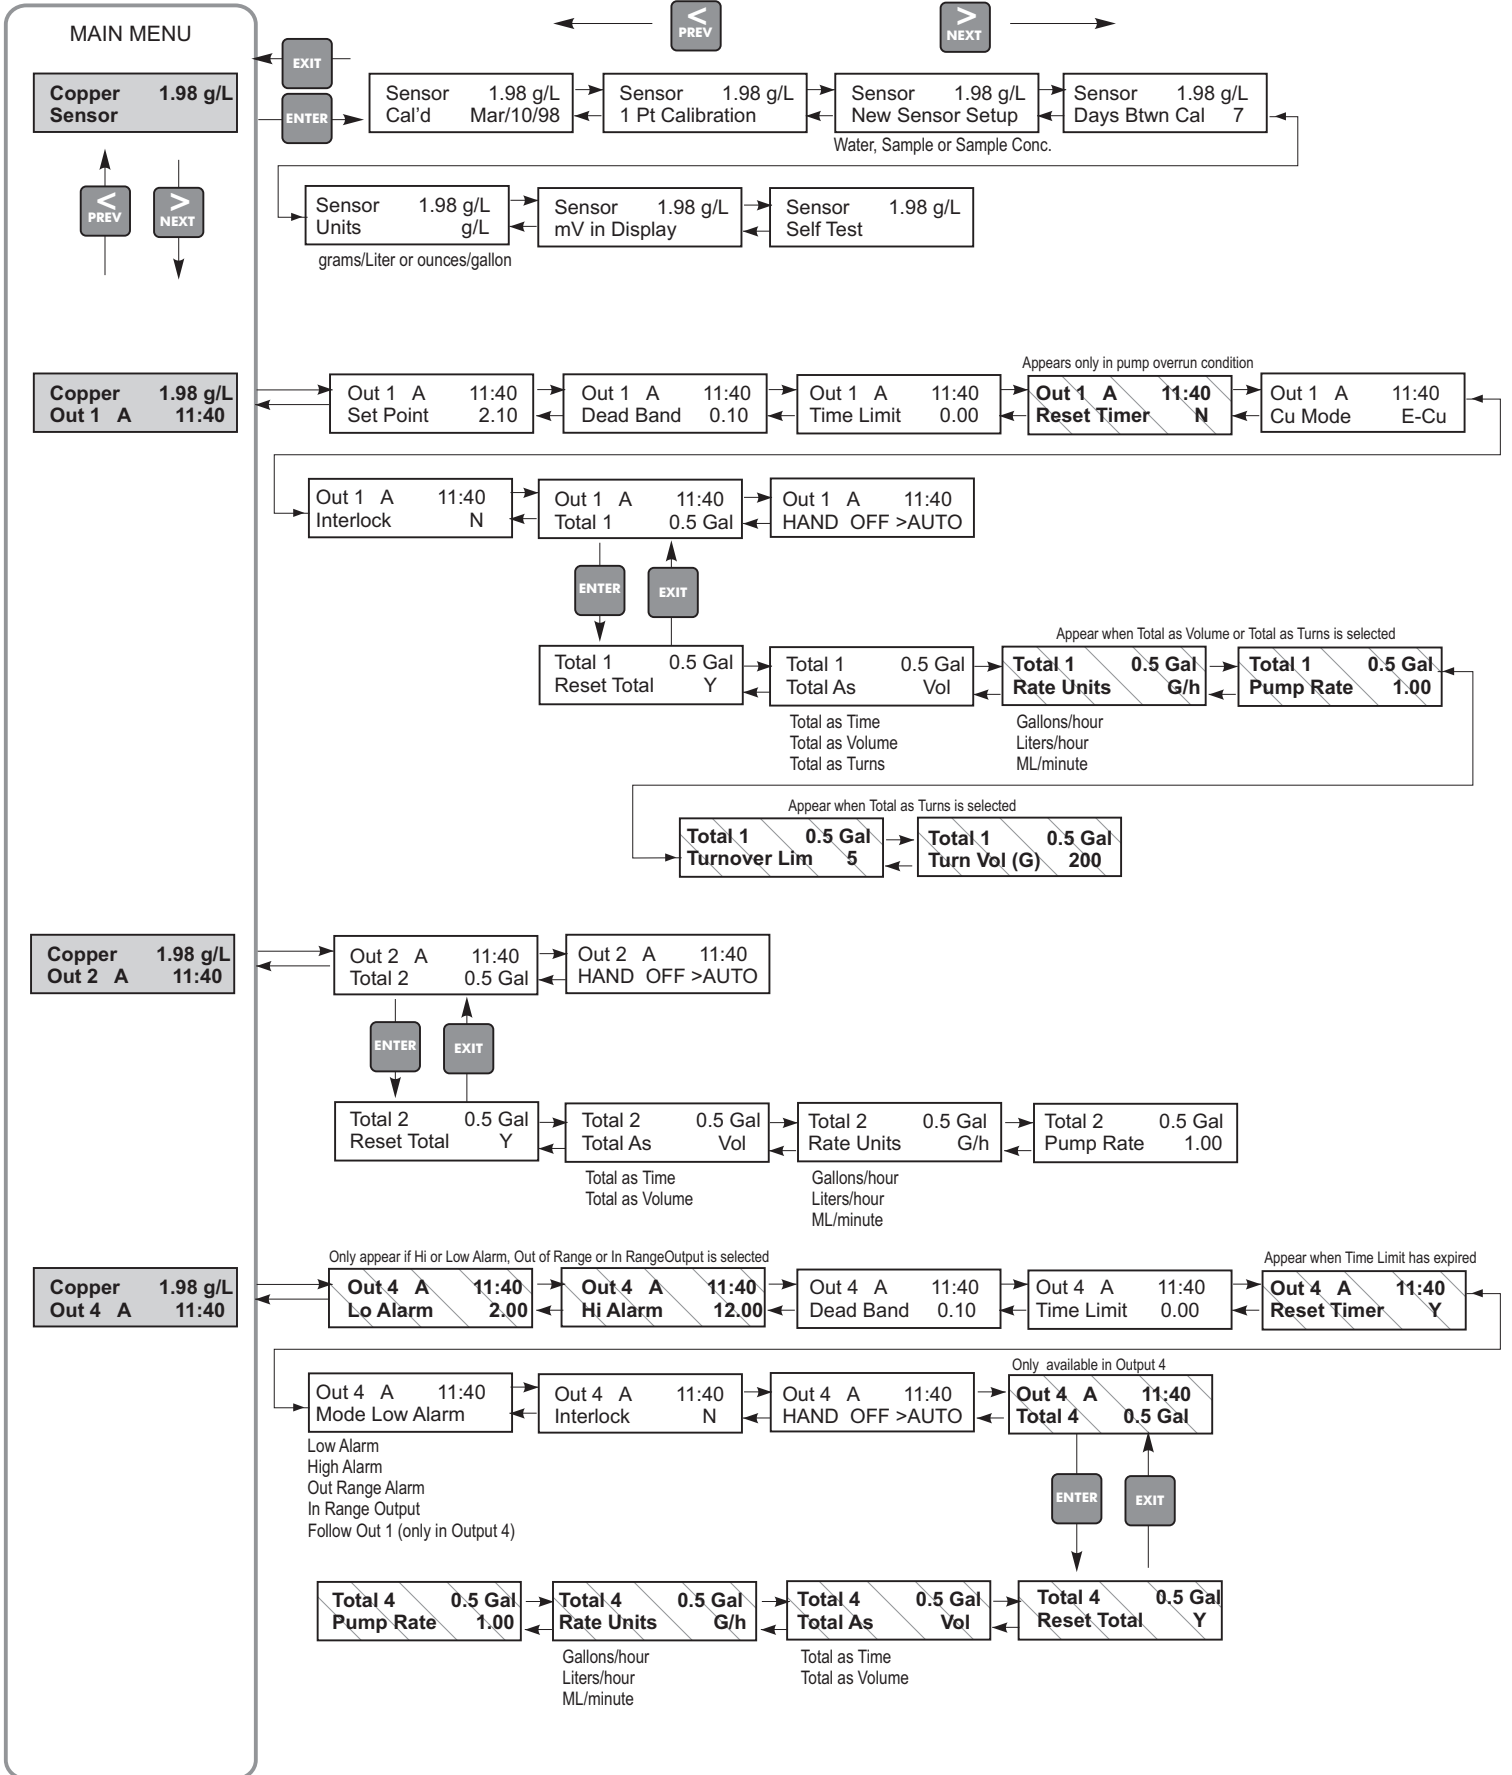

WCU410 Series Copper Controller Quick Reference

WCU410 Series Copper Controller Quick Reference