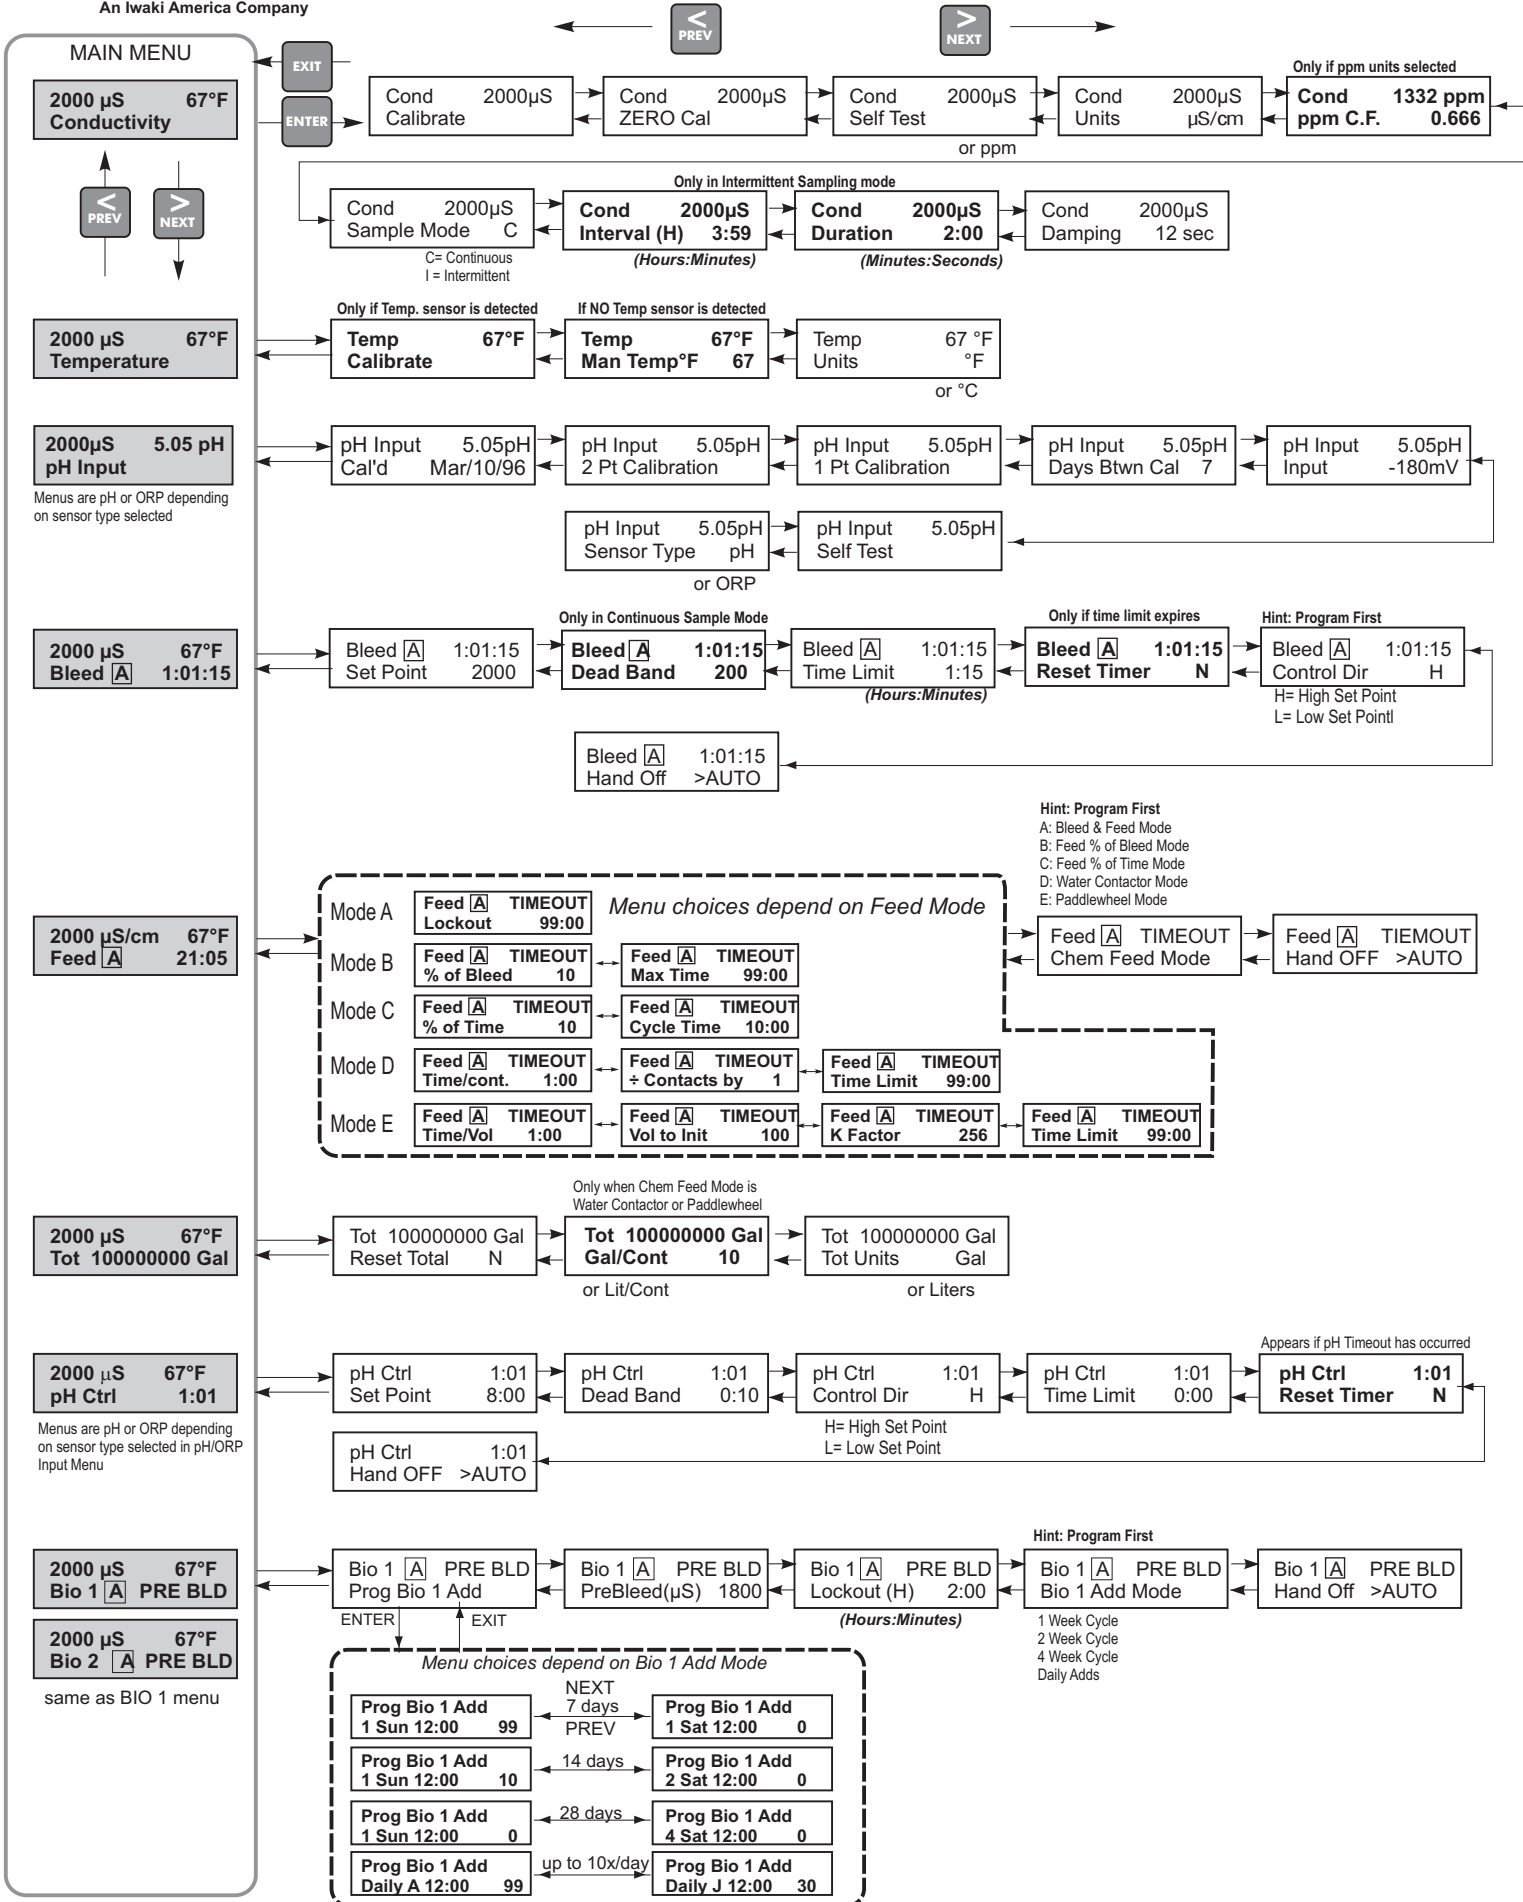

WEDT410 Series Cooling Tower Conductivity Controller Quick Reference

WEDT410 Series Cooling Tower Conductivity Controller Quick Reference