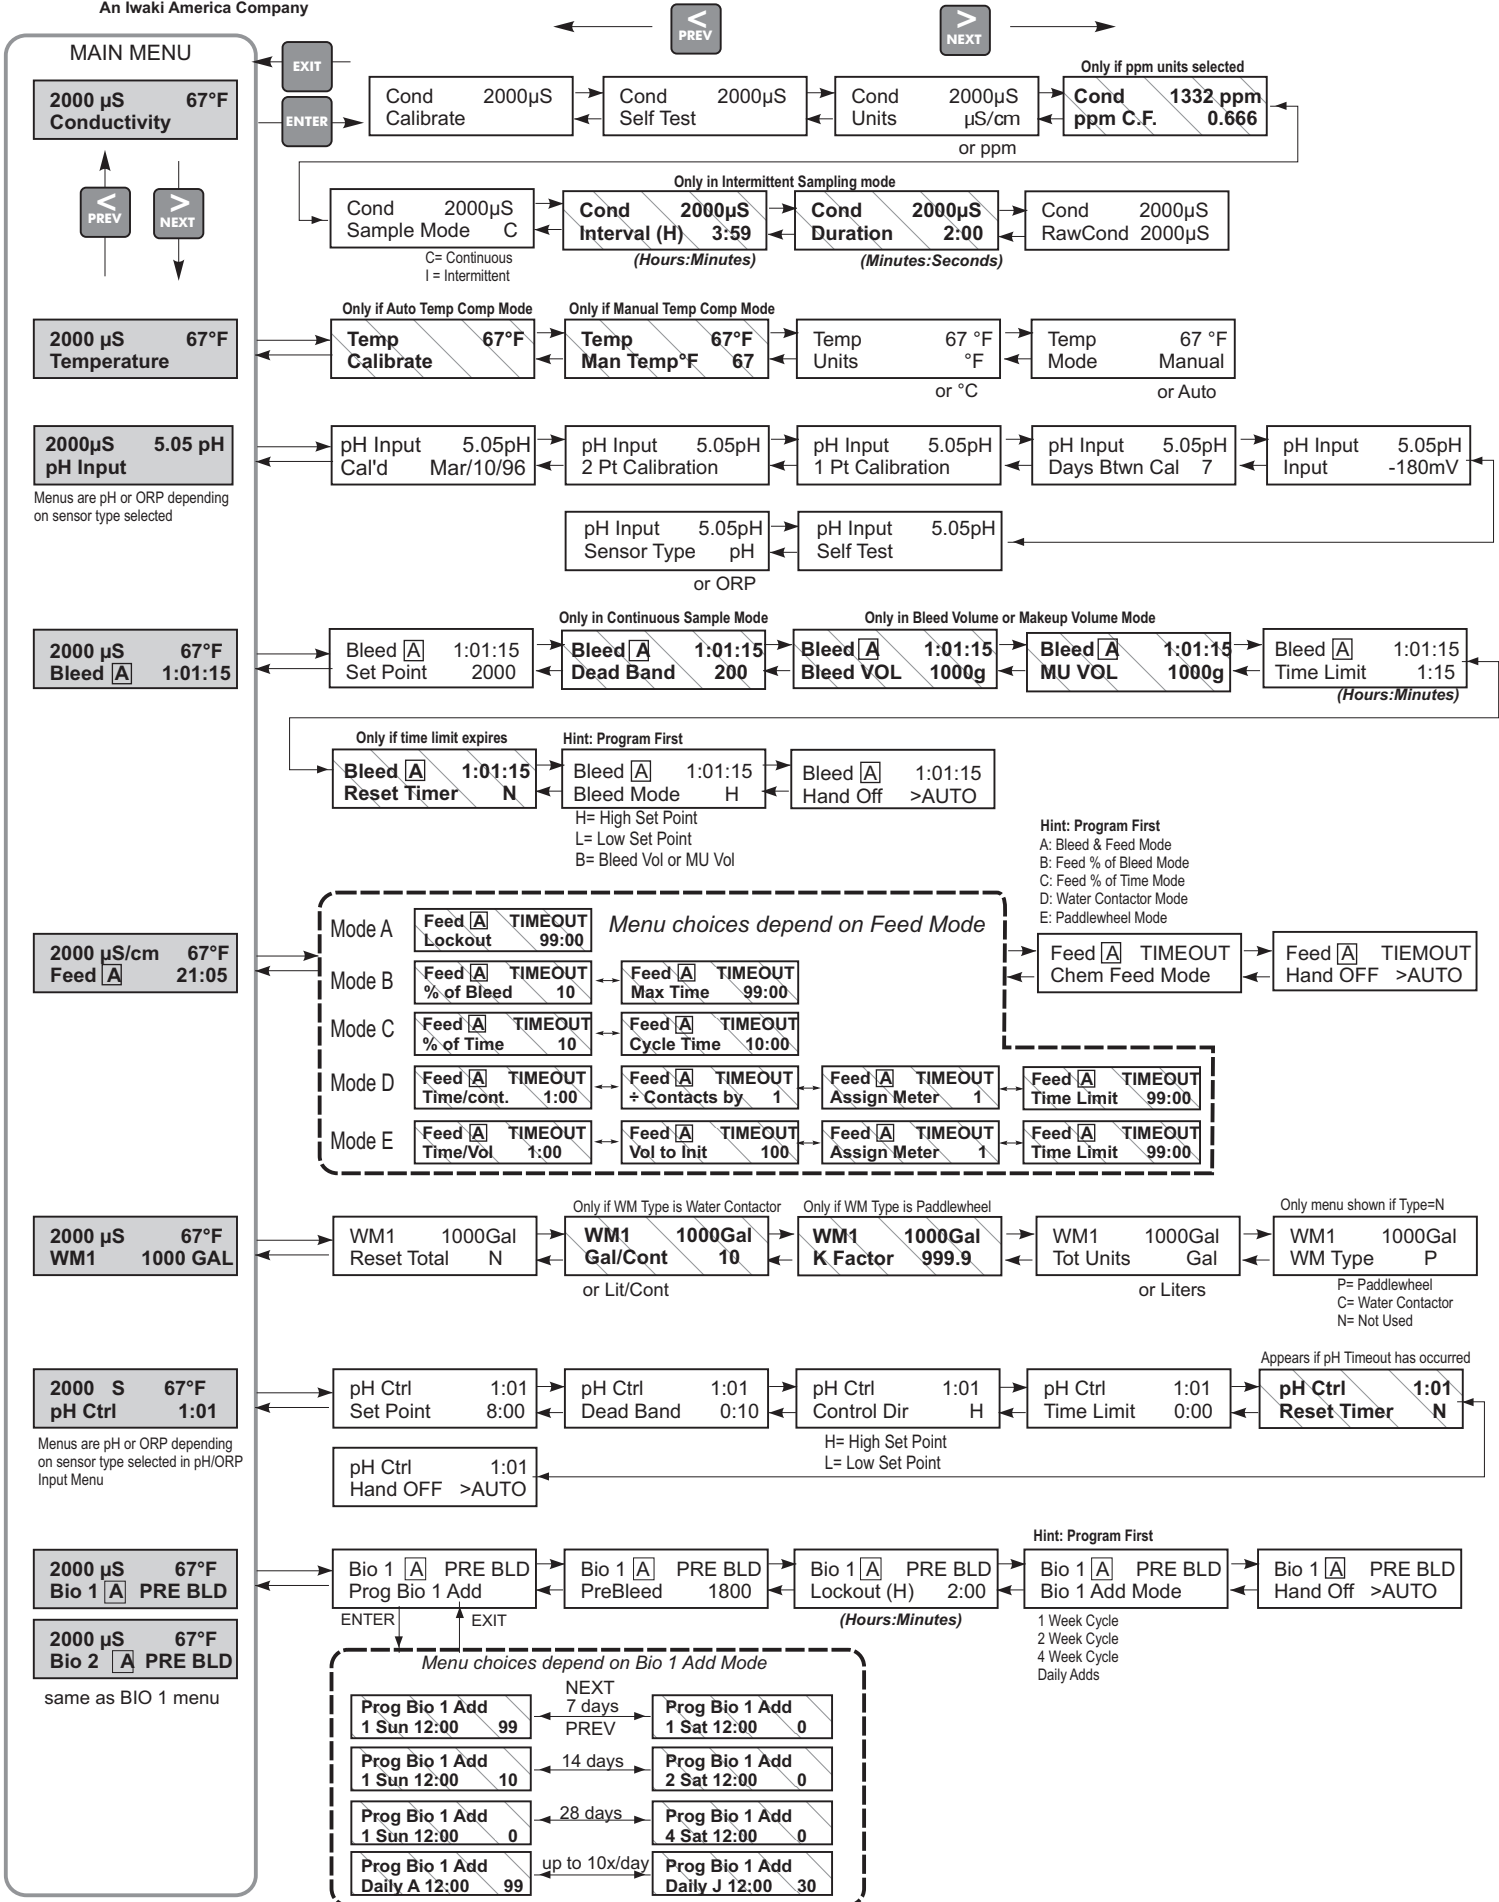

## WDT410 Series Cooling Tower Controller Quick Reference