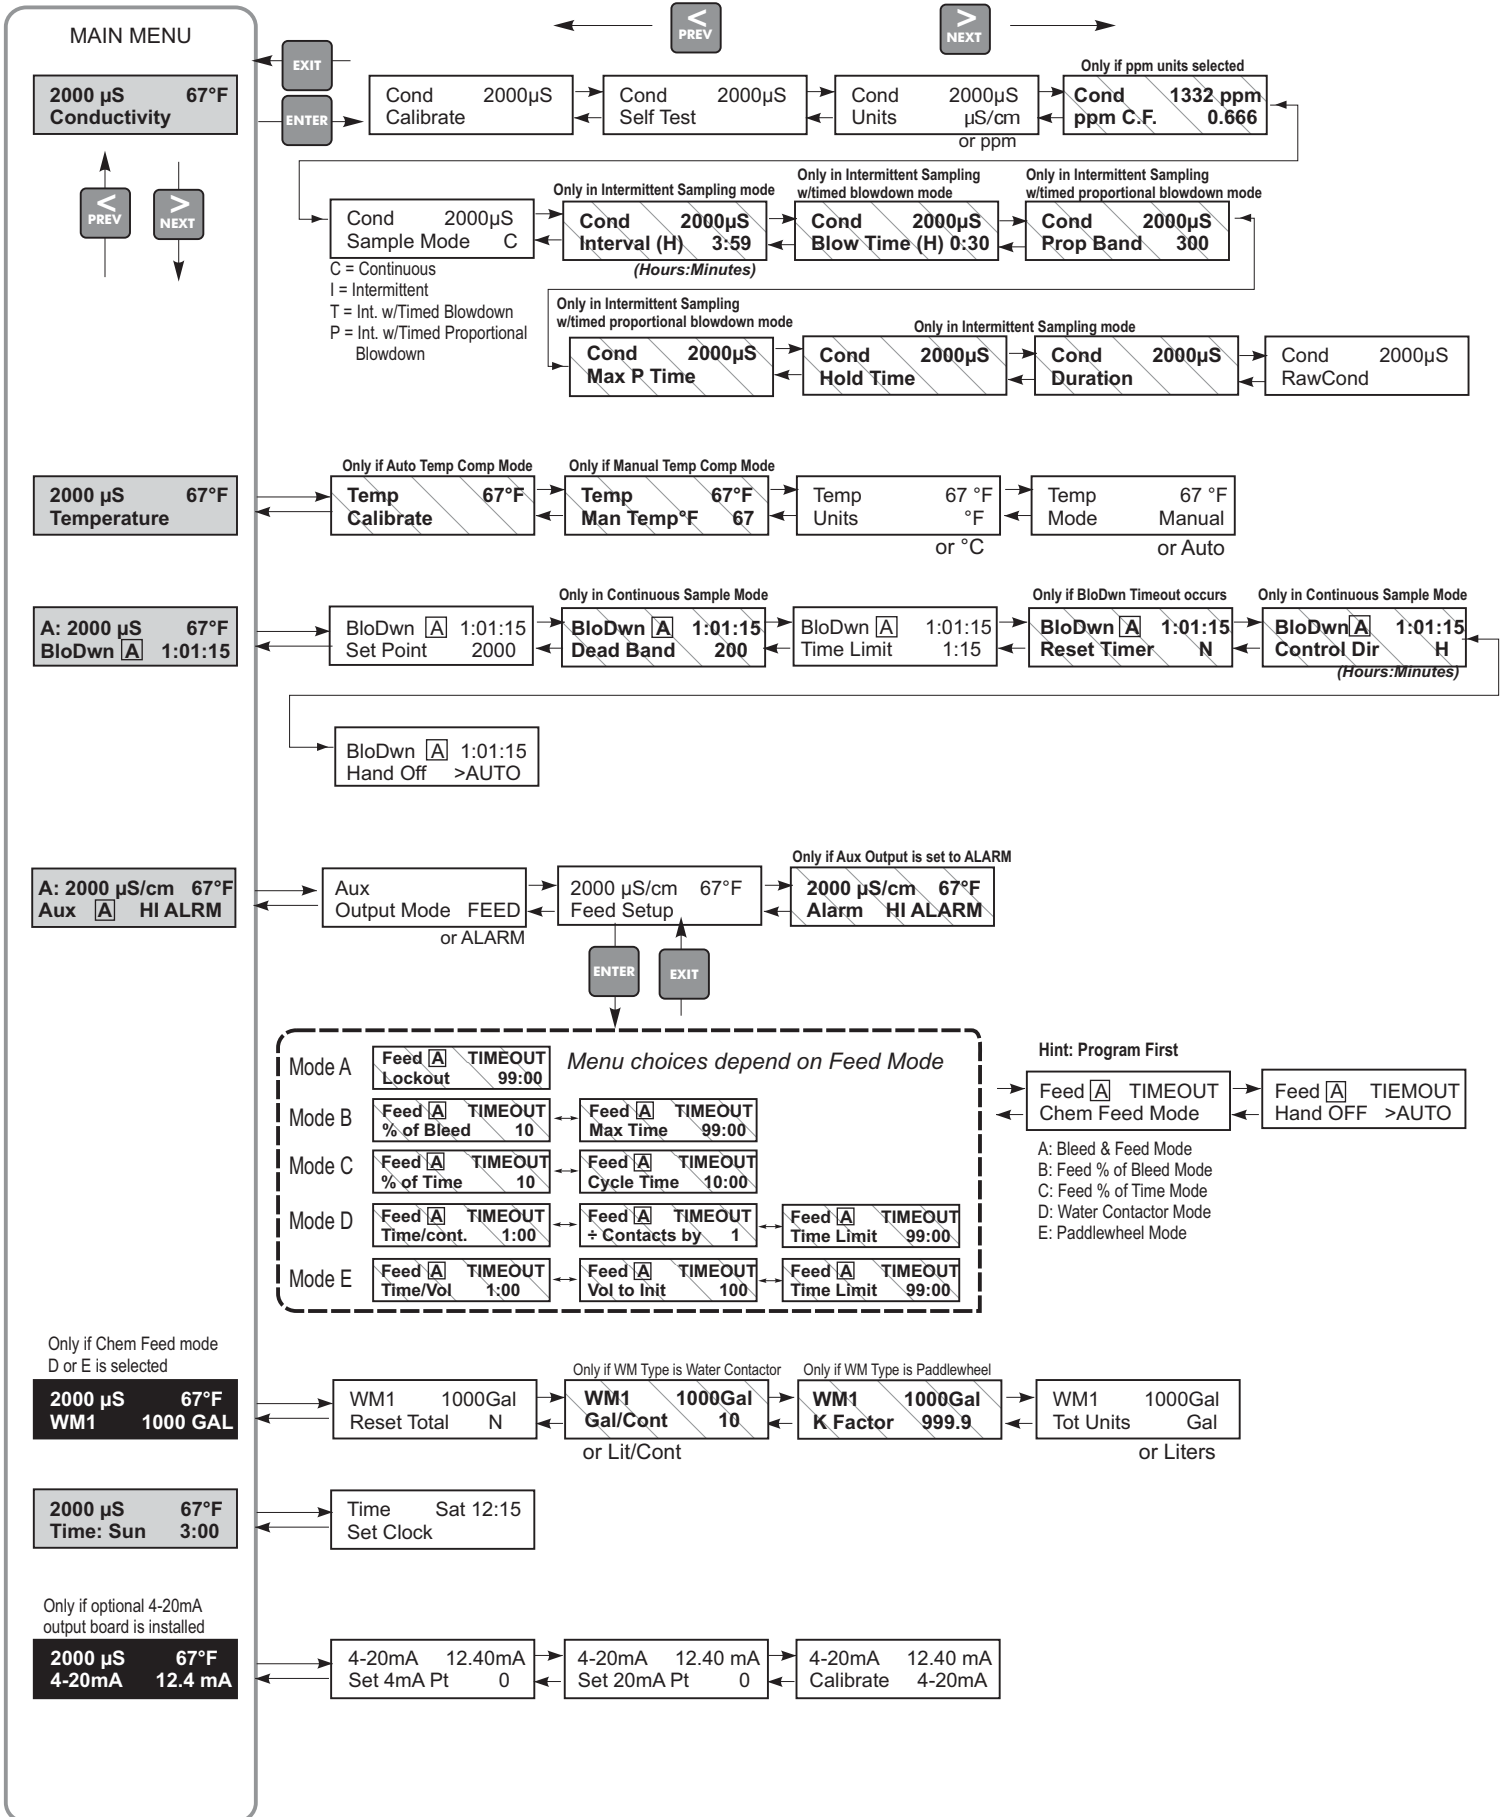

WALCHEM

An Inwaki America Company

WDB400 Series Boiler Controller Quick Reference

WDB400 Series Boiler Controller Quick Reference