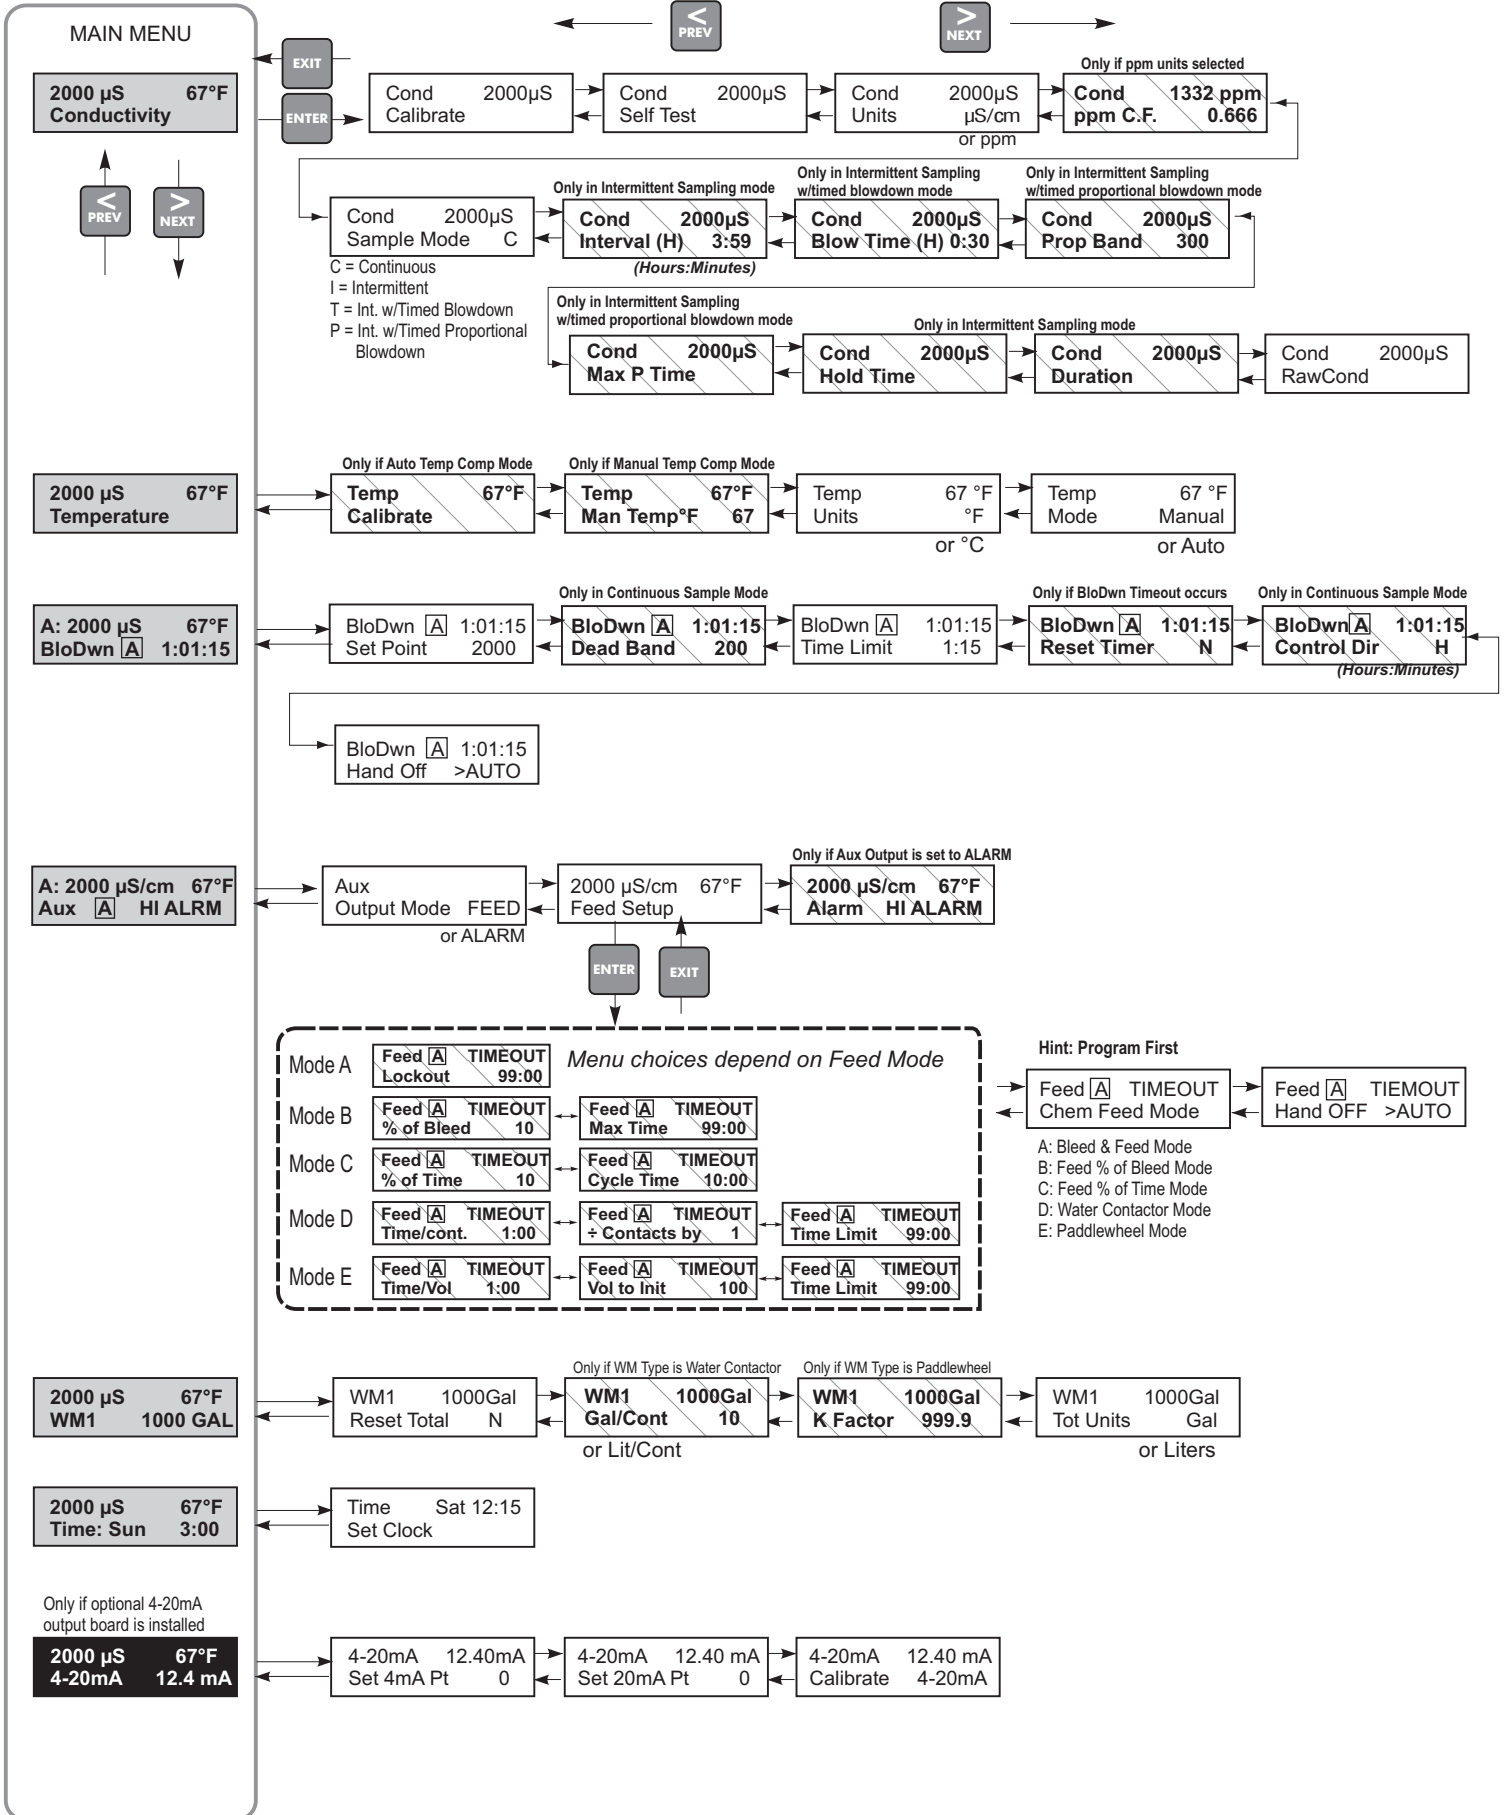

## WDB400 Series Boiler Controller Quick Reference