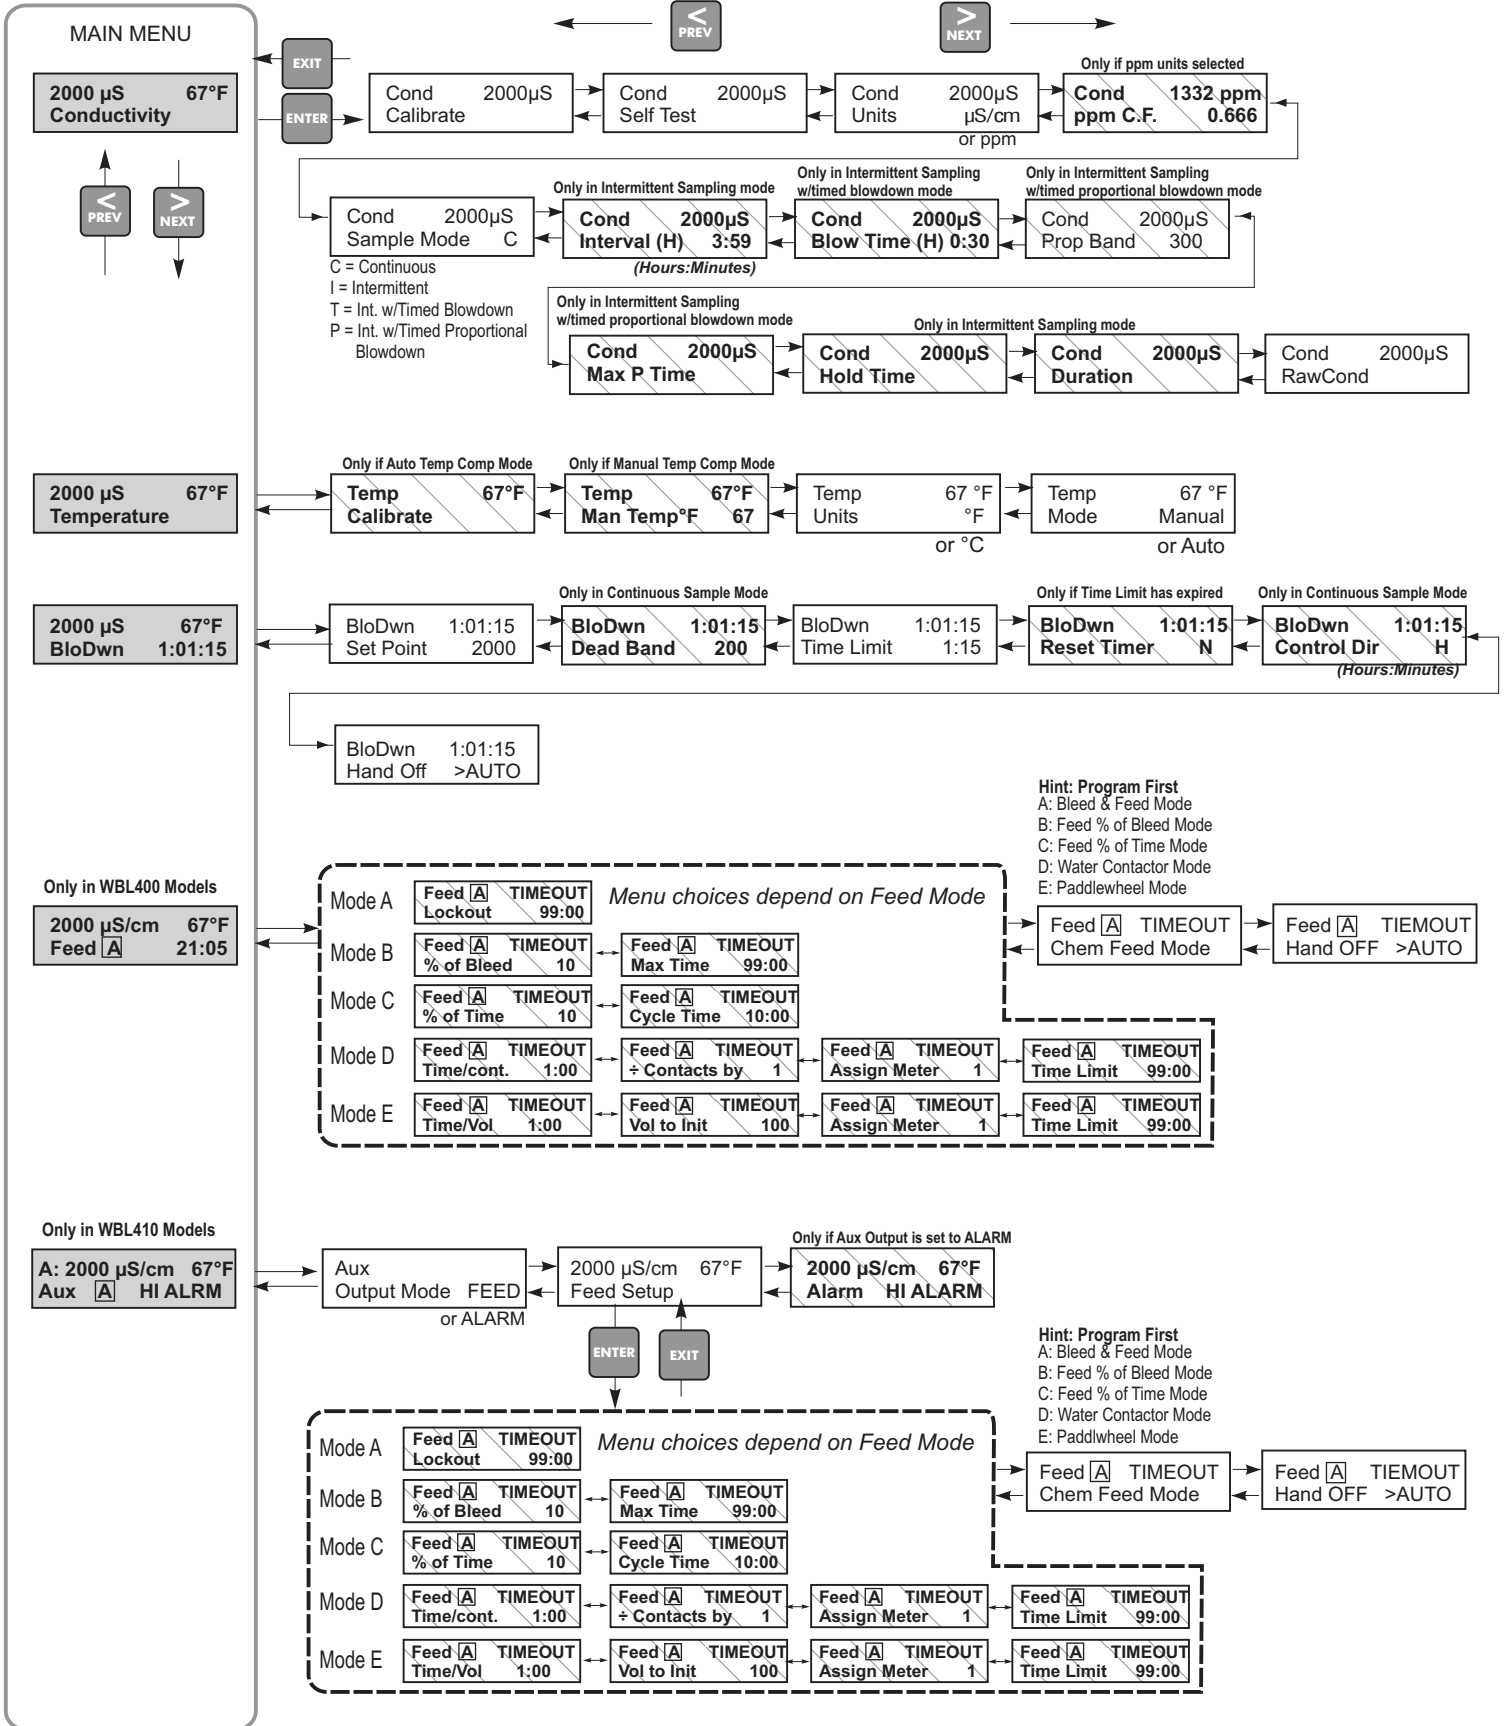

WBL400/410 Series Boiler Controller Quick Reference

WBL400/410 Series Boiler Controller Quick Reference