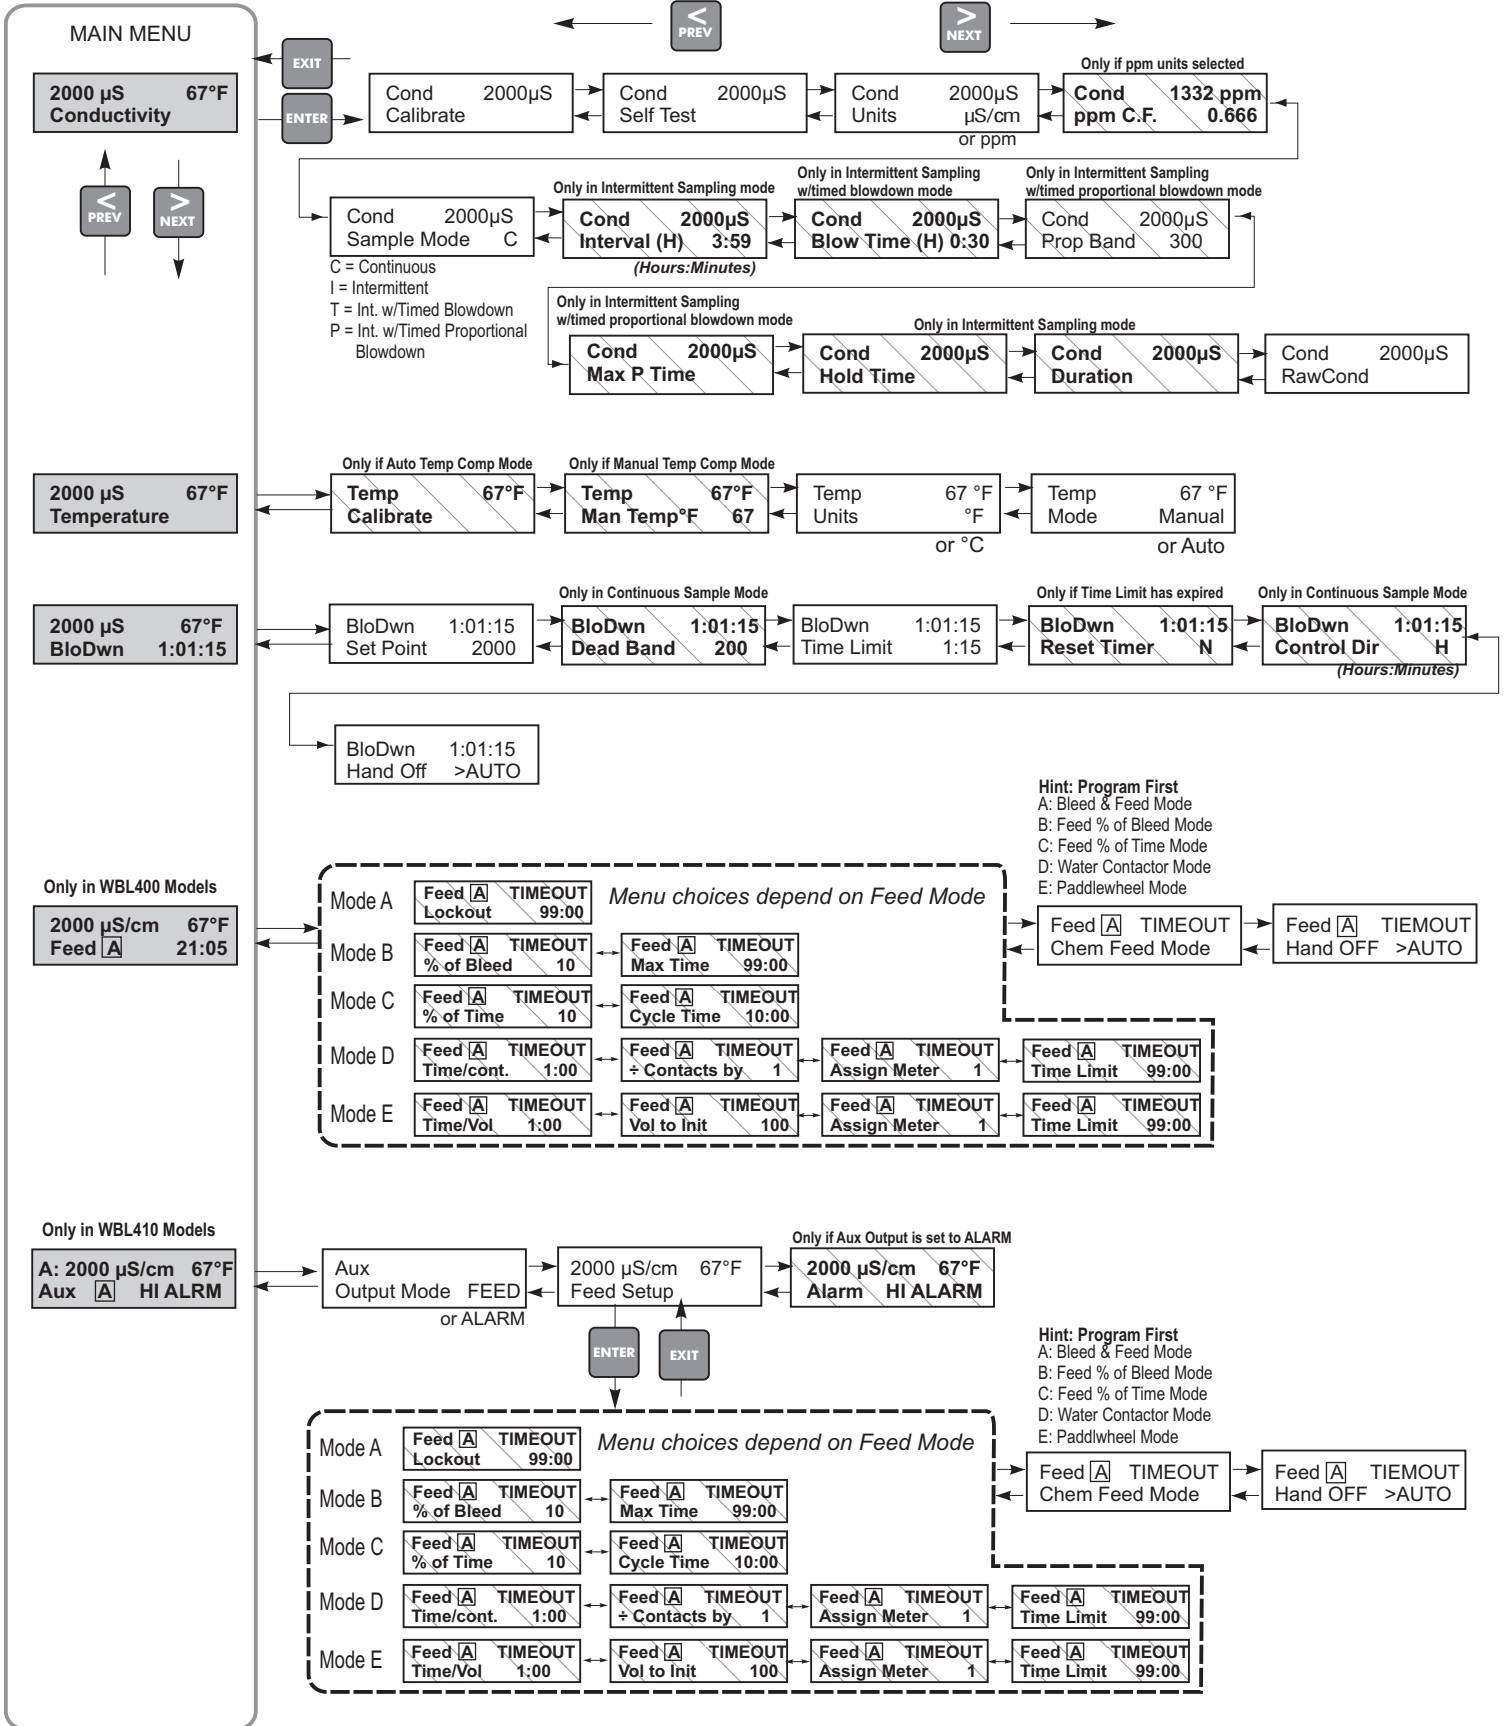

## WBL400/410 Series Boiler Controller Quick Reference