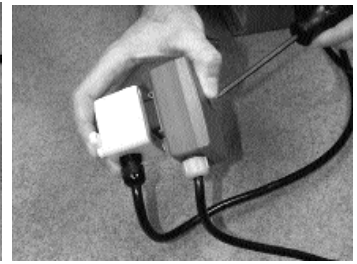

E-Class Metering Pump Remote Cable Assembly

General Information

The EH Series pumps are the only electronic metering pumps on the market with the unique ability to mount the electronic control module remotely from the pump. A remote cable mounting assembly is used to connect the pump to a remotely mounted control module. (See Figure 1.) The ability to remove the control module from the pump provides for flexible mounting configurations, increased versatility and improved safety considerations (such as separating the electronics from the liquid end).

The control module connector is constructed for easy mounting on any flat surface. The pump connector is equipped with a watertight EPDM gasket and connects directly onto the existing control module contacts.

Mounting Dimensions on opposite side

Mounting Dimensions

Installation Instructions

1. EZ, EHB and EHC Series

1. Remove control module mounting screw from pump housing.

2. Separate control module from pump housing.

3. Connect pump connector onto pump housing.

4. Connect control module to mounting block.

2. EHE Series

1. Remove control module mounting screws (3) from pump housing.

2. Separate control module from pump housing.