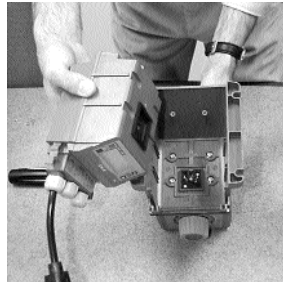

E-Class Metering Pump Remote Cable Assembly

General Information

The EH Series pumps are the only electronic metering pumps on the market with the unique ability to mount the electronic control module remotely from the pump. A remote cable mounting assembly is used to connect the pump to a remotely mounted control module. (See Figure 1.) The ability to remove the control module from the pump provides for flexible mounting configurations, increased versatility and improved safety considerations (such as separating the electronics from the liquid end).

The control module connector is constructed for easy mounting on any flat surface. The pump connector is equipped with a watertight EPDM gasket and connects directly onto the existing control module contacts.

3. Connect pump connector onto pump housing.

4. Connect control module to mounting block.

2. EHE Series

1. Remove control module mounting screws (3) from pump housing.

2. Separate control module from pump housing.

3. Mount pump mounting block onto pump housing.

4. Connect control module to mounting block.

3. Custom Cables

Remote Connector Kit
P/N E90092

Custom cables may be constructed by ordering the Remote Connector Kit (control connector & pump connector, P/N E90092) and cable. Cable can be ordered by the foot (P/N E00060). Cut cord to desired length and wire connectors to both ends.