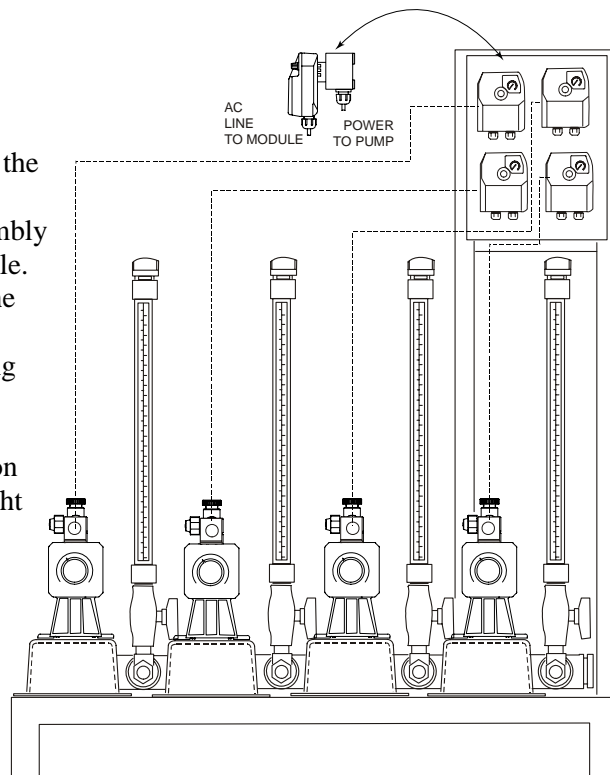

E-Class Metering Pump Remote Cable Assembly

General Information

The EH Series pumps are the only electronic metering pumps on the market with the unique ability to mount the electronic control module remotely from the pump. A remote cable mounting assembly is used to connect the pump to a remotely mounted control module. (See Figure 1.) The ability to remove the control module from the pump provides for flexible mounting configurations, increased versatility and improved safety considerations (such as separating the electronics from the liquid end).

The control module connector is constructed for easy mounting on any flat surface. The pump connector is equipped with a watertight EPDM gasket and connects directly onto the existing control module contacts.

Ordering Information

Description	P/N
• Remote Cable Assembly, 10 ft	E90090
• Remote Cable Assembly, 20 ft	E90091
• Control Module Connector and Pump Connector (no cord)	E90092
• Cord (per/ft)	E00060
• Pump Connector Replacement Gasket	E00061

Mounting Dimensions on opposite side

Mounting Dimensions

Installation Instructions

1. EZ, EHB and EHC Series

1. Remove control module mounting screw from pump housing.

2. Separate control module from pump housing.