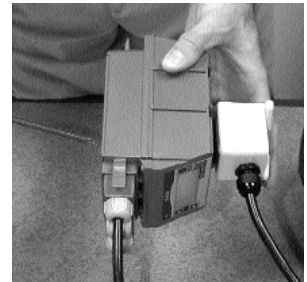

E-Class Metering Pump Remote Cable Assembly

General Information

The EH Series pumps are the only electronic metering pumps on the market with the unique ability to mount the electronic control module remotely from the pump. A remote cable mounting assembly is used to connect the pump to a remotely mounted control module. (See Figure 1.) The ability to remove the control module from the pump provides for flexible mounting configurations, increased versatility and improved safety considerations (such as separating the electronics from the liquid end).

The control module connector is constructed for easy mounting on any flat surface. The pump connector is equipped with a watertight EPDM gasket and connects directly onto the existing control module contacts.

3. Connect pump connector onto pump housing.

4. Connect control module to mounting block.

2. EHE Series

1. Remove control module mounting screws (3) from pump housing.

2. Separate control module from pump housing.

3. Mount pump mounting block onto pump housing.

4. Connect control module to mounting block.

3. Custom Cables

Remote Connector Kit
P/N E90092

Custom cables may be constructed by ordering the Remote Connector Kit (control connector & pump connector, P/N E90092) and cable. Cable can be ordered by the foot (P/N E00060). Cut cord to desired length and wire connectors to both ends.