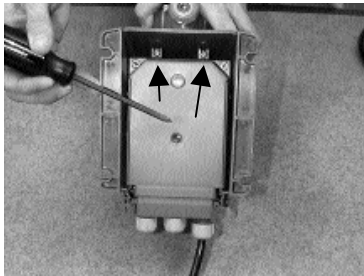

E-Class Metering Pump Remote Cable Assembly

General Information

The EH Series pumps are the only electronic metering pumps on the market with the unique ability to mount the electronic control module remotely from the pump. A remote cable mounting assembly is used to connect the pump to a remotely mounted control module. (See Figure 1.) The ability to remove the control module from the pump provides for flexible mounting configurations, increased versatility and improved safety considerations (such as separating the electronics from the liquid end).

The control module connector is constructed for easy mounting on any flat surface. The pump connector is equipped with a watertight EPDM gasket and connects directly onto the existing control module contacts.

Mounting Dimensions on opposite side

Mounting Dimensions

Installation Instructions

1. EZ, EHB and EHC Series

1. Remove control module mounting screw from pump housing.

2. Separate control module from pump housing.

3. Connect pump connector onto pump housing.

4. Connect control module to mounting block.

2. EHE Series

1. Remove control module mounting screws (3) from pump housing.

2. Separate control module from pump housing.