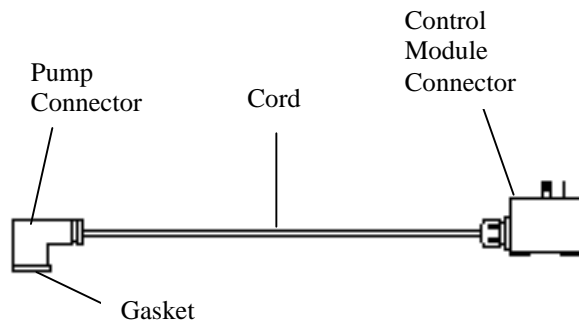

E-Class Metering Pump Remote Cable Assembly

General Information

The EH Series pumps are the only electronic metering pumps on the market with the unique ability to mount the electronic control module remotely from the pump. A remote cable mounting assembly is used to connect the pump to a remotely mounted control module. (See Figure 1.) The ability to remove the control module from the pump provides for flexible mounting configurations, increased versatility and improved safety considerations (such as separating the electronics from the liquid end).

The control module connector is constructed for easy mounting on any flat surface. The pump connector is equipped with a watertight EPDM gasket and connects directly onto the existing control module contacts.

Ordering Information

Description	P/N
• Remote Cable Assembly, 10 ft	E90090
• Remote Cable Assembly, 20 ft	E90091
• Control Module Connector and Pump Connector (no cord)	E90092
• Cord (per/ft)	E00060
• Pump Connector Replacement Gasket	E00061

Mounting Dimensions on opposite side

Mounting Dimensions

Installation Instructions

1. EZ, EHB and EHC Series

1. Remove control module mounting screw from pump housing.

2. Separate control module from pump housing.