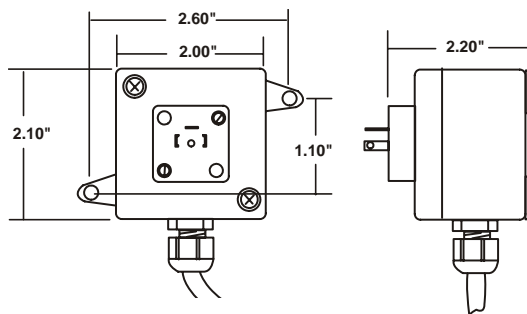

E-Class Metering Pump Remote Cable Assembly

General Information

The EH Series pumps are the only electronic metering pumps on the market with the unique ability to mount the electronic control module remotely from the pump. A remote cable mounting assembly is used to connect the pump to a remotely mounted control module. (See Figure 1.) The ability to remove the control module from the pump provides for flexible mounting configurations, increased versatility and improved safety considerations (such as separating the electronics from the liquid end).

The control module connector is constructed for easy mounting on any flat surface. The pump connector is equipped with a watertight EPDM gasket and connects directly onto the existing control module contacts.

Ordering Information

Description	P/N
• Remote Cable Assembly, 10 ft	E90090
• Remote Cable Assembly, 20 ft	E90091
• Control Module Connector and Pump Connector (no cord)	E90092
• Cord (per/ft)	E00060
• Pump Connector Replacement Gasket	E00061

Mounting Dimensions on opposite side

Mounting Dimensions

Installation Instructions

1. EZ, EHB and EHC Series

1. Remove control module mounting screw from pump housing.

2. Separate control module from pump housing.