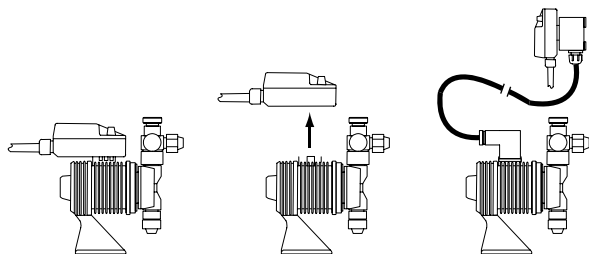

E-Class Metering Pump Remote Cable Assembly

General Information

The EH Series pumps are the only electronic metering pumps on the market with the unique ability to mount the electronic control module remotely from the pump. A remote cable mounting assembly is used to connect the pump to a remotely mounted control module. (See Figure 1.) The ability to remove the control module from the pump provides for flexible mounting configurations, increased versatility and improved safety considerations (such as separating the electronics from the liquid end).

The control module connector is constructed for easy mounting on any flat surface. The pump connector is equipped with a watertight EPDM gasket and connects directly onto the existing control module contacts.

Ordering Information

Description	P/N
• Remote Cable Assembly, 10 ft	E90090
• Remote Cable Assembly, 20 ft	E90091
• Control Module Connector and Pump Connector (no cord)	E90092
• Cord (per/ft)	E00060
• Pump Connector Replacement Gasket	E00061

Mounting Dimensions on opposite side

Mounting Dimensions

Installation Instructions

1. EZ, EHB and EHC Series

1. Remove control module mounting screw from pump housing.

2. Separate control module from pump housing.